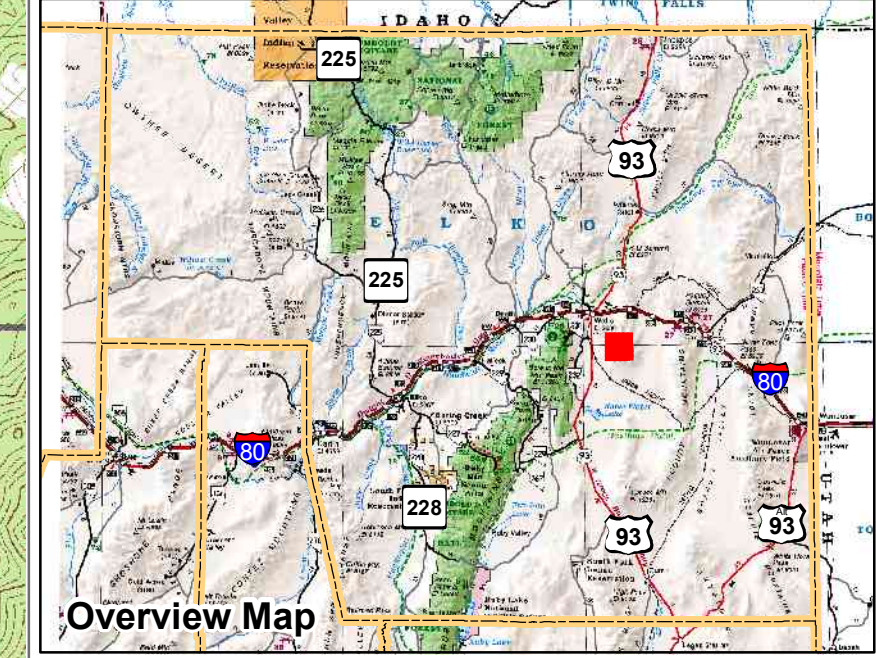

008-550

Township 36N Range 63E
of the Mount Diablo Meridian, Nevada

Legend

- Subject Parcel
- Parcel
- Public Land
- Lot
- Section
- Township/Range
- County Line

This map does NOT represent a survey. It is compiled from official records, including surveys and deeds. Recorded documents should be used for detailed legal information. Unless approved by Elko County Assessor, other uses are forbidden.