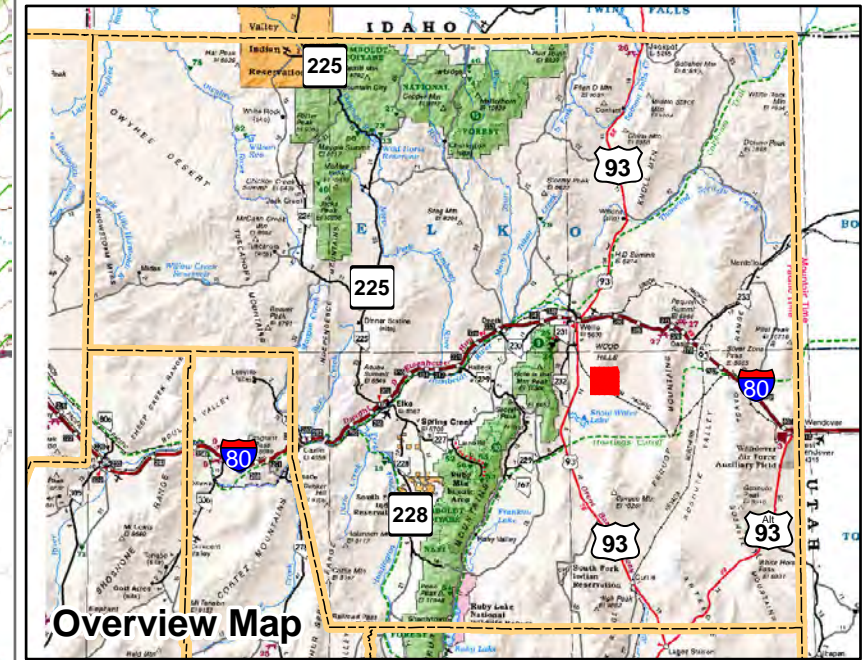

008-540

Township 35N Range 63E
of the Mount Diablo Meridian, Nevada

Legend

- Subject Parcel
- Parcel
- Public Land
- Lot
- Section
- Township/Range
- County Line
- Railroad

This map does NOT represent a survey. It is compiled from official records, including surveys and deeds. Recorded documents should be used for detailed legal information. Unless approved by Elko County Assessor, other uses are forbidden.