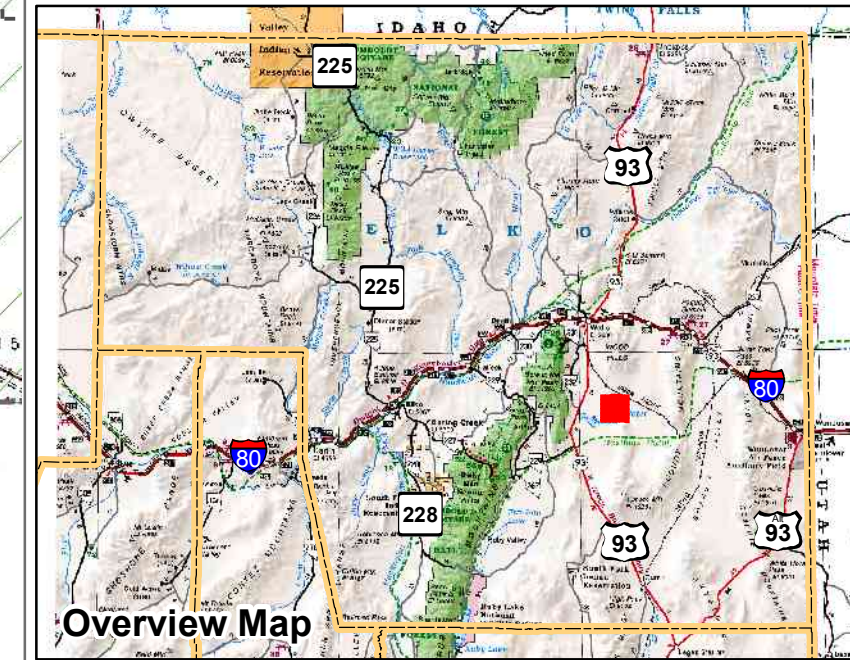

008-530

Township 34N Range 63E
of the Mount Diablo Meridian, Nevada

Legend

- Subject Parcel
- Parcel
- Public Land
- Lot
- Section
- Township/Range
- County Line

This map does NOT represent a survey. It is compiled from official records, including surveys and deeds. Recorded documents should be used for detailed legal information. Unless approved by Elko County Assessor, other uses are forbidden.