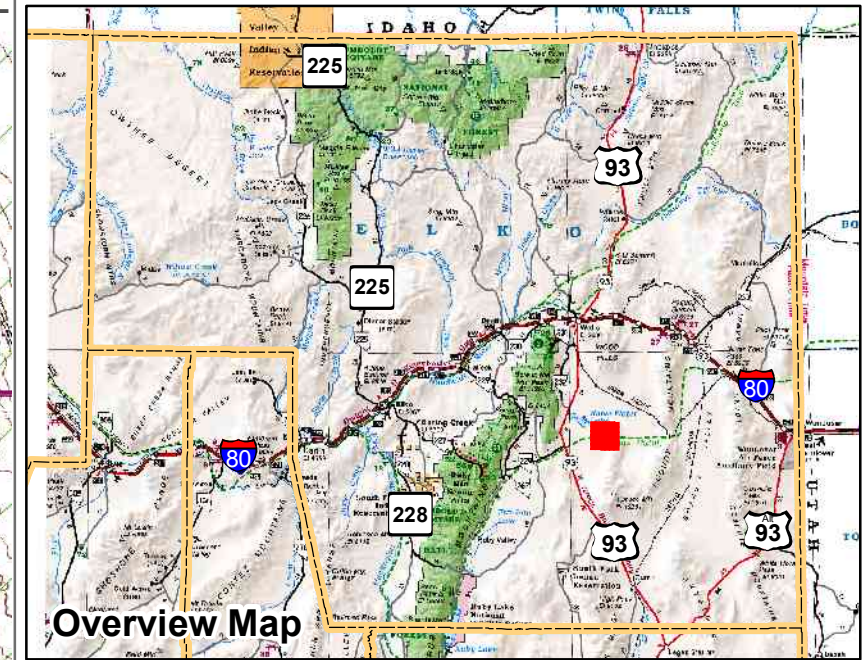

008-520

Township 33N Range 63E
of the Mount Diablo Meridian, Nevada

Legend

- Subject Parcel
- Parcel
- Public Land
- Lot
- Section
- Township/Range
- County Line

This map does NOT represent a survey. It is compiled from official records, including surveys and deeds. Recorded documents should be used for detailed legal information. Unless approved by Elko County Assessor, other uses are forbidden.