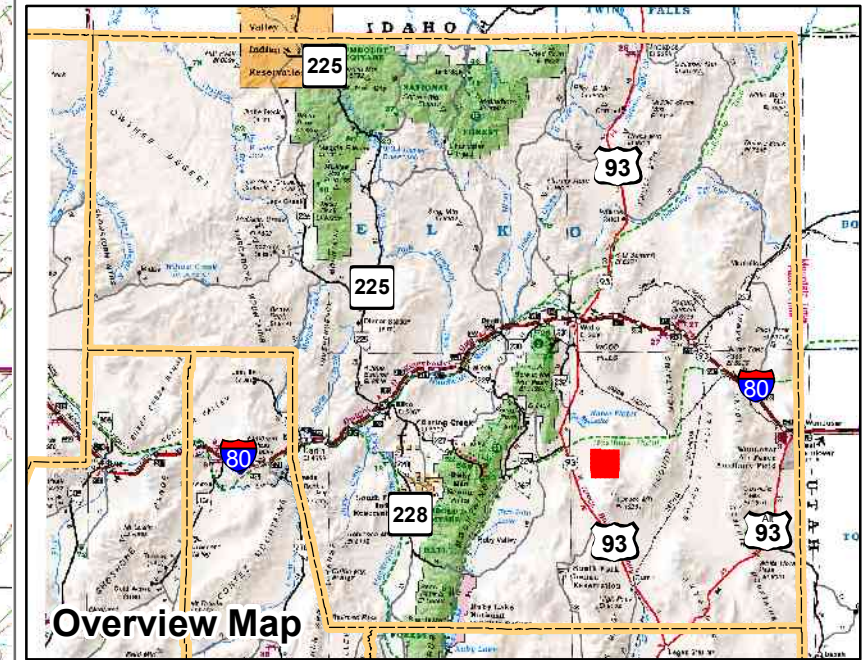

008-510

Township 32N Range 63E
of the Mount Diablo Meridian, Nevada

Legend

- Subject Parcel
- Parcel
- Public Land
- Lot
- Township/Range
- Section
- County Line

This map does NOT represent a survey. It is compiled from official records, including surveys and deeds. Recorded documents should be used for detailed legal information. Unless approved by Elko County Assessor, other uses are forbidden.