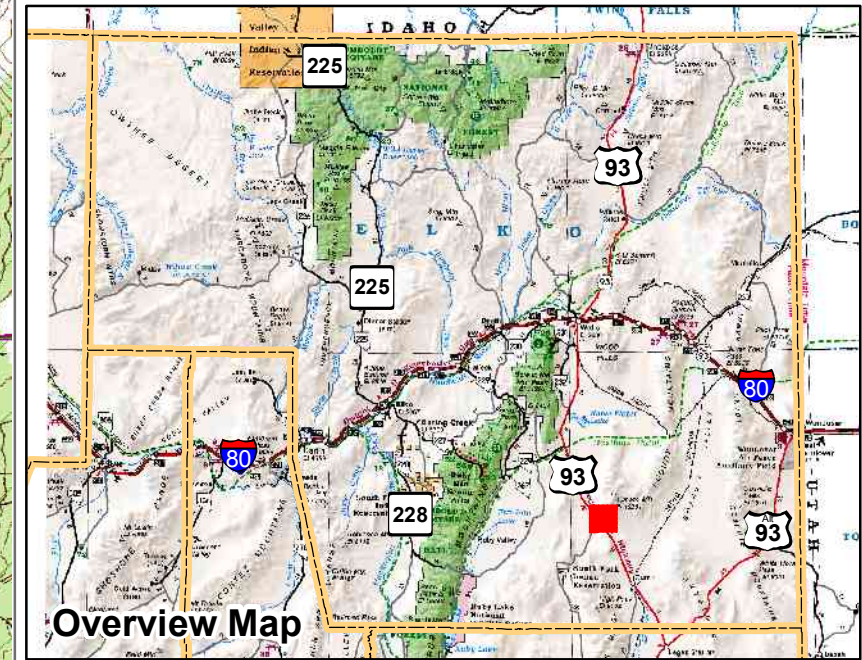

008-490

Township 30N Range 63E  
of the Mount Diablo Meridian, Nevada

Legend

- Subject Parcel
- Parcel
- Public Land
- Lot
- Section
- Township/Range
- County Line

This map does NOT represent a survey. It is compiled from official records, including surveys and deeds. Recorded documents should be used for detailed legal information. Unless approved by Elko County Assessor, other uses are forbidden.