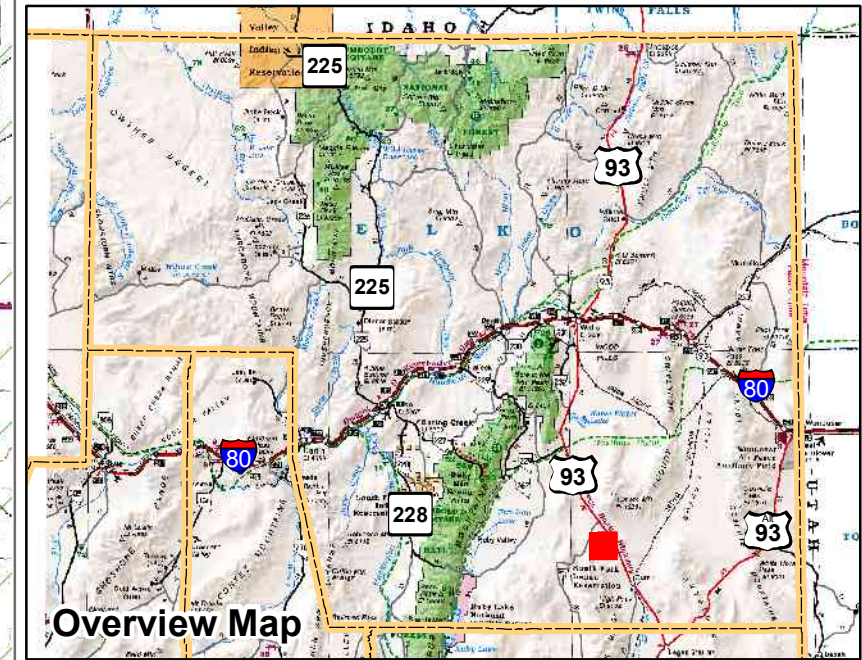

008-480

Township 29N Range 63E  
of the Mount Diablo Meridian, Nevada

Legend

- Subject Parcel
- Parcel
- Public Land
- Lot
- Section
- Township/Range
- County Line

This map does NOT represent a survey. It is compiled from official records, including surveys and deeds. Recorded documents should be used for detailed legal information. Unless approved by Elko County Assessor, other uses are forbidden.

008-260

T29N  
R62E

009-040

T29N  
R64E

008-470

T28N  
R63E