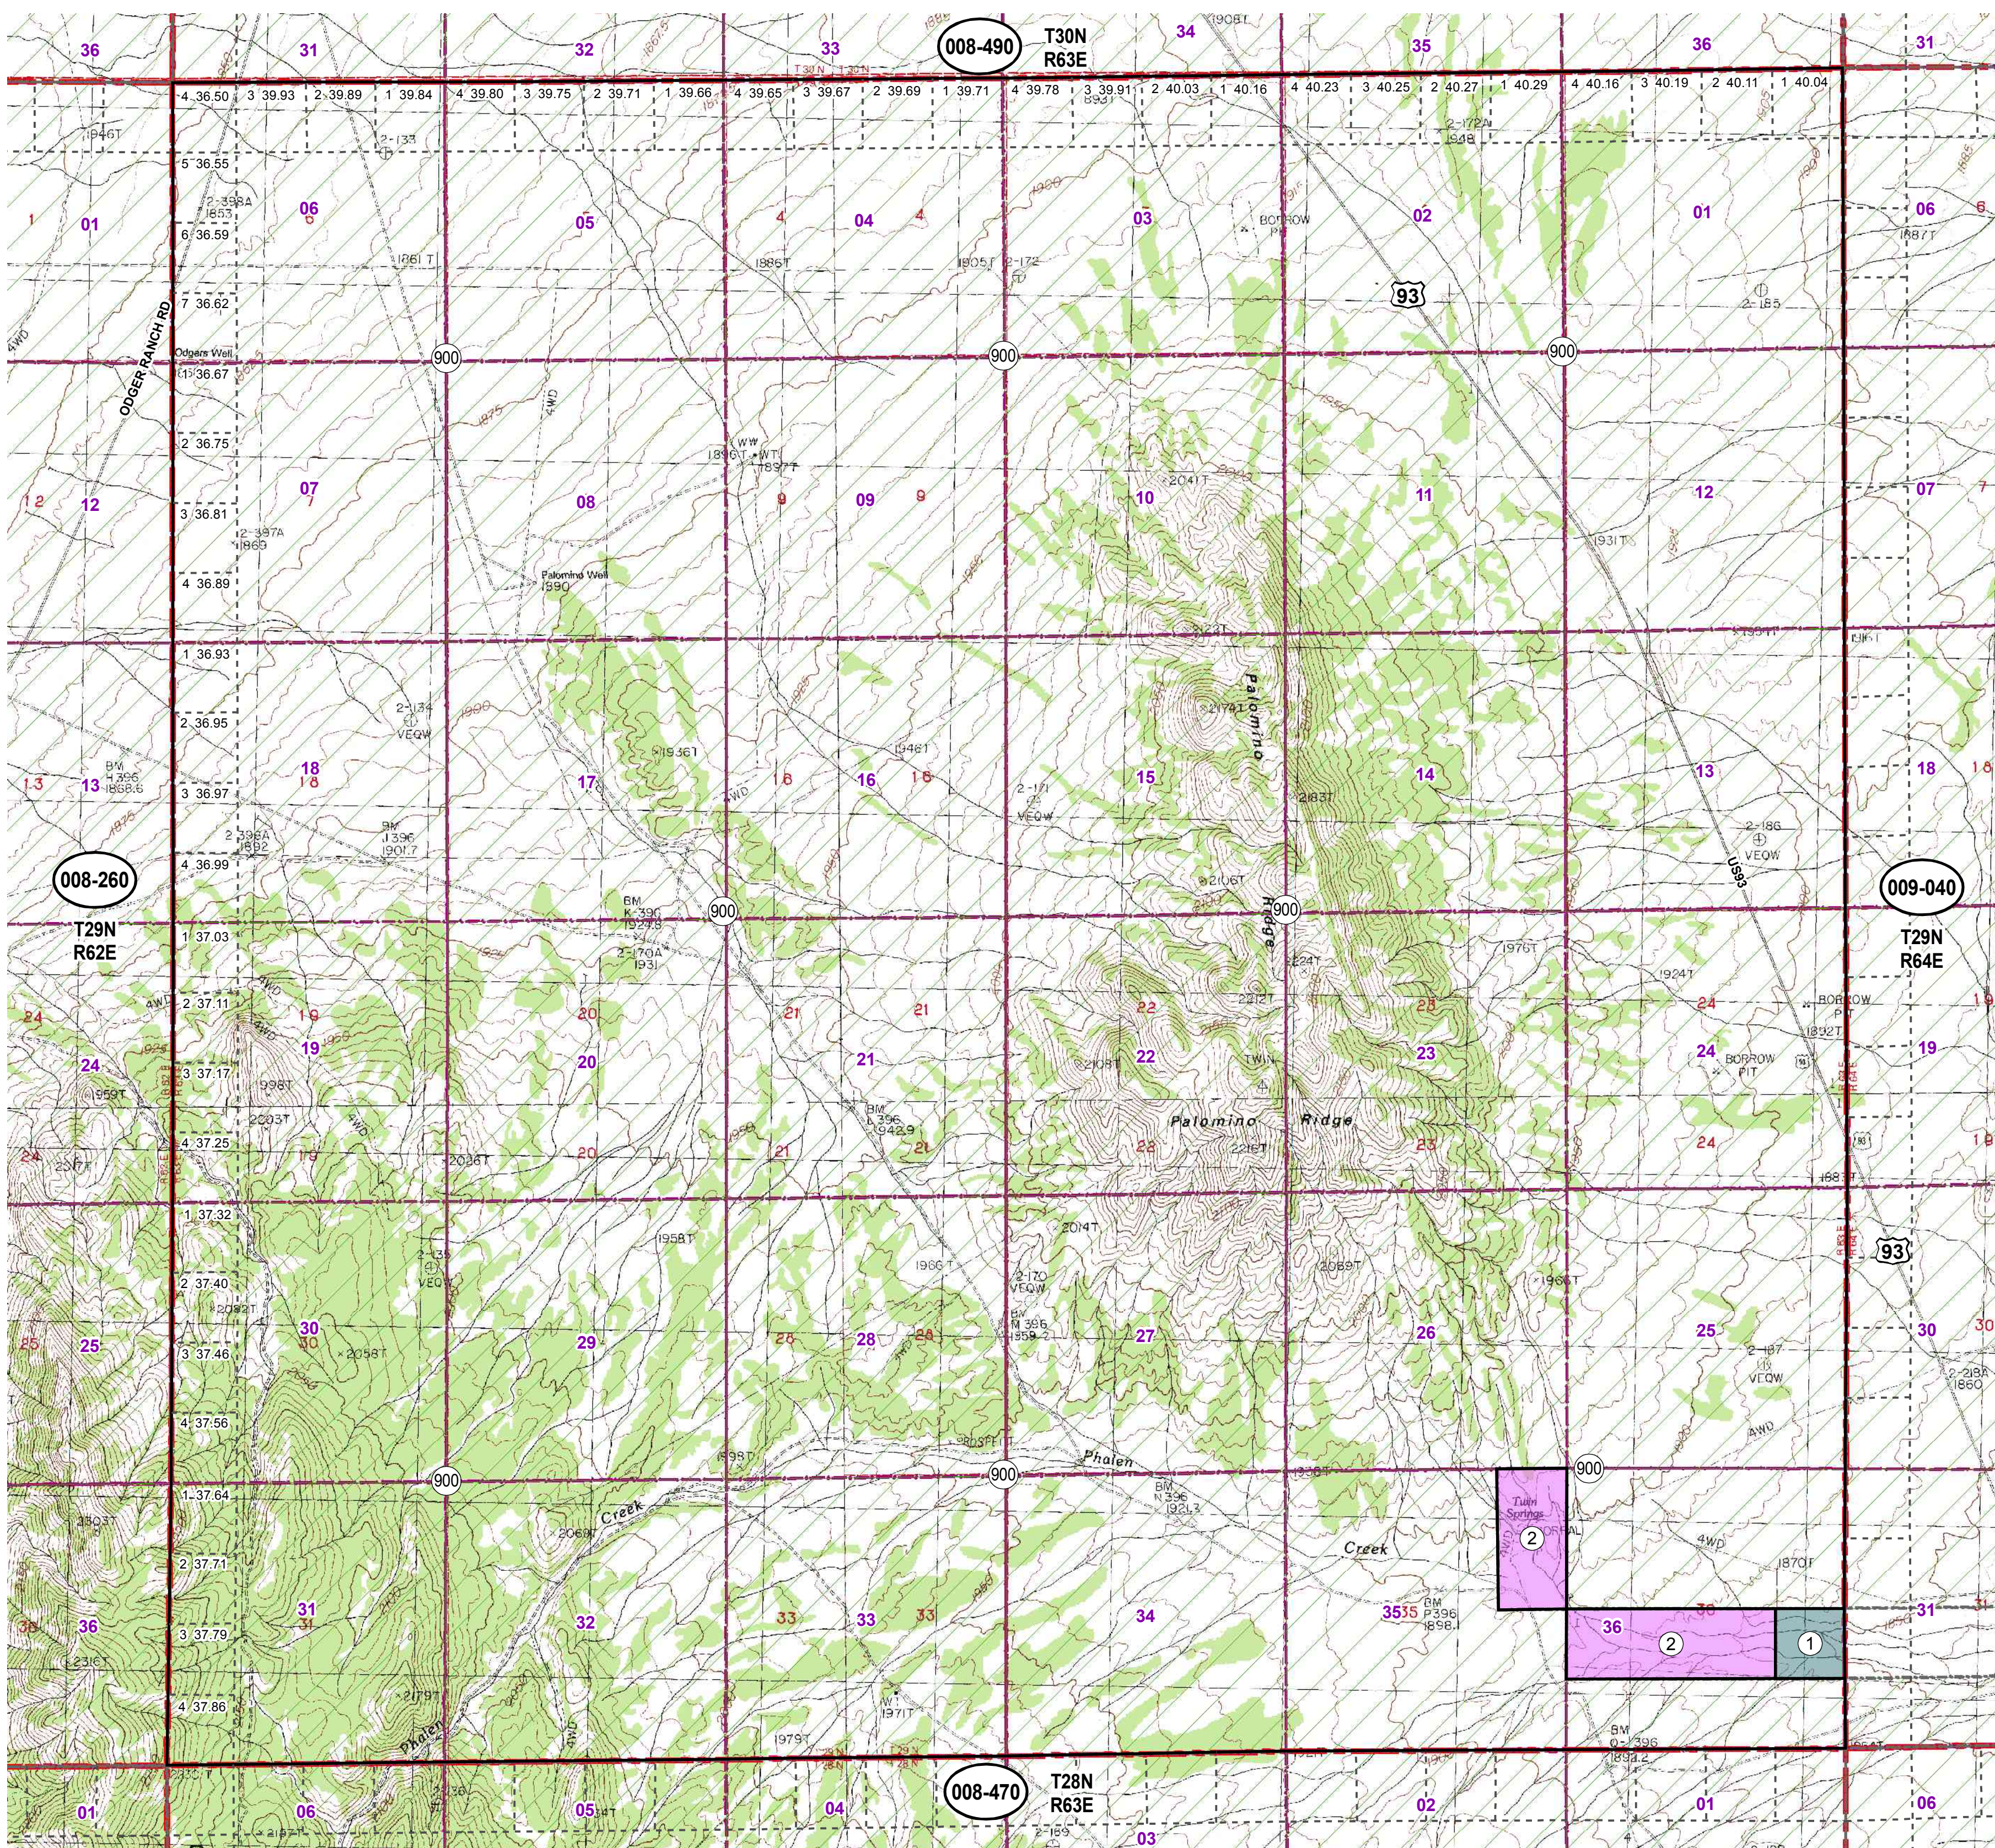

008-480

Township 29N Range 63E  
of the Mount Diablo Meridian, Nevada

Legend

- Subject Parcel
- Parcel
- Public Land
- Lot
- Section
- Township/Range
- County Line

This map does NOT represent a survey. It is compiled from official records, including surveys and deeds. Recorded documents should be used for detailed legal information. Unless approved by Elko County Assessor, other uses are forbidden.

Reference Documents:

**FOR ASSESSMENT USE ONLY**

Background DRG was downloaded from the W. M. Keck Earth Sciences & Mining Research Information Center.

Product of GIS  
Last Update: 09/13/2011

008-490

T30N  
R63E

008-260

T29N  
R62E

009-040

T29N  
R64E

008-470

T28N  
R63E