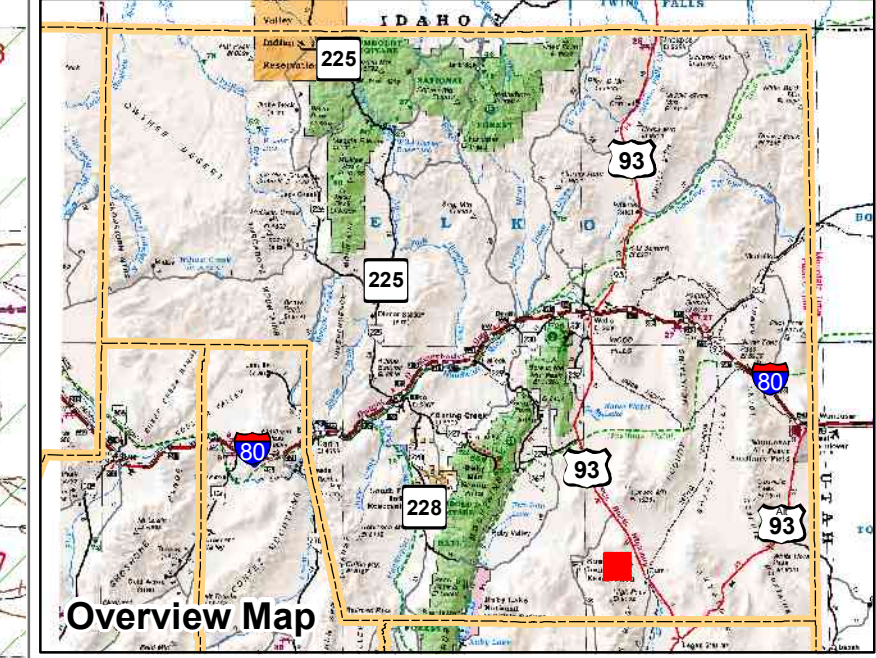

008-470

Township 28N Range 63E
of the Mount Diablo Meridian, Nevada

Legend

- Subject Parcel
- Parcel
- Public Land
- Lot
- Township/Range
- Section
- County Line

This map does NOT represent a survey. It is compiled from official records, including surveys and deeds. Recorded documents should be used for detailed legal information. Unless approved by Elko County Assessor, other uses are forbidden.