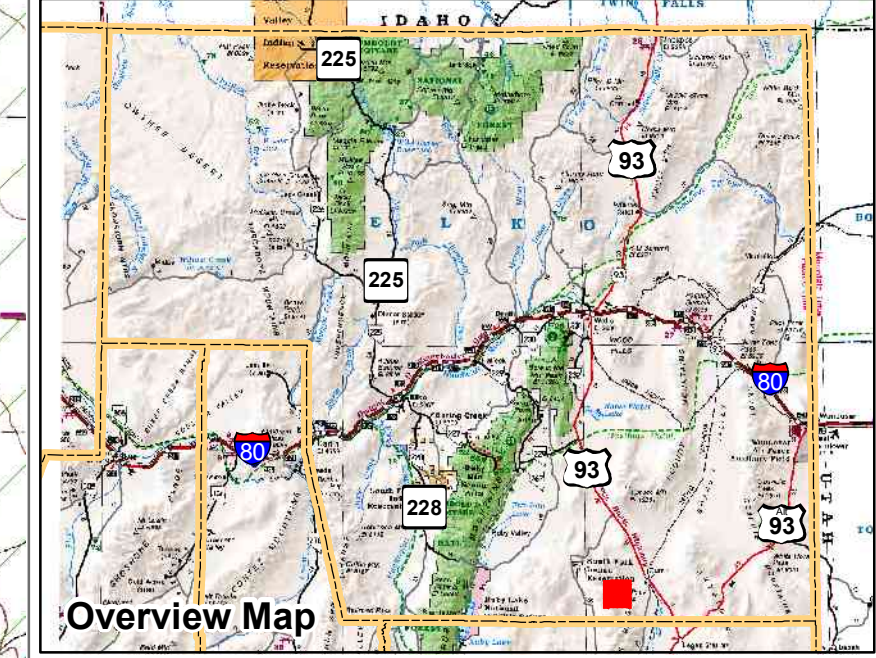

008-460

Township 27N Range 63E
of the Mount Diablo Meridian, Nevada

Legend

- Subject Parcel
- Parcel
- Public Land
- Lot
- Section
- Township/Range
- County Line

This map does NOT represent a survey. It is compiled from official records, including surveys and deeds. Recorded documents should be used for detailed legal information. Unless approved by Elko County Assessor, other uses are forbidden.