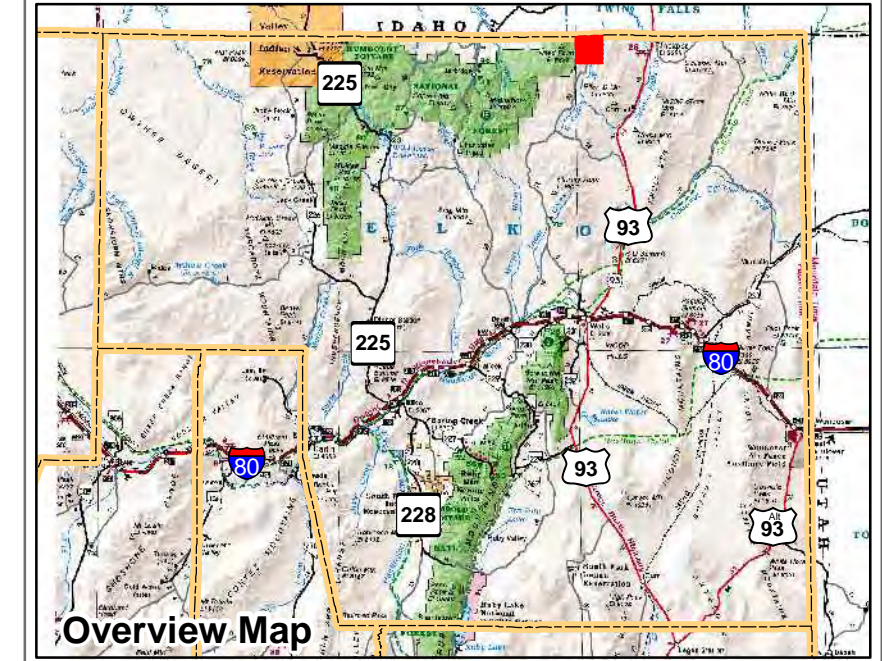

008-440
Township 47N Range 62E
of the Mount Diablo Meridian, Nevada

Legend

- Subject Parcel
- Parcel
- Public Land
- Lot
- Section
- Township/Range
- County Line

This map does NOT represent a survey. It is compiled from official records, including surveys and deeds. Recorded documents should be used for detailed legal information. Unless approved by Elko County Assessor, other uses are forbidden.