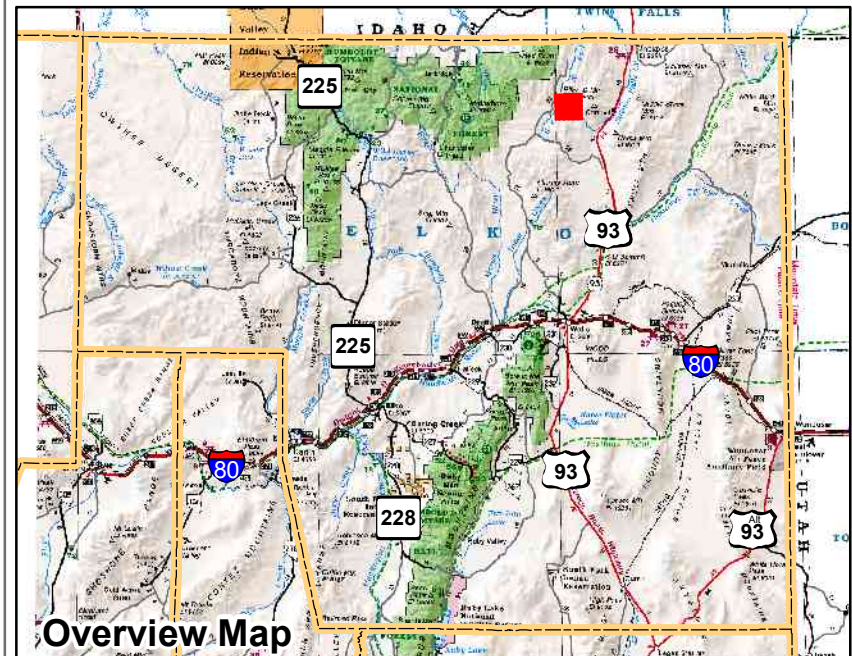

**008-420**  
**Township 45N Range 62E**  
**of the Mount Diablo Meridian, Nevada**

- Legend**
- Subject Parcel
  - Parcel
  - Public Land
  - Lot
  - Section
  - Township/Range
  - County Line

This map does NOT represent a survey. It is compiled from official records, including surveys and deeds. Recorded documents should be used for detailed legal information. Unless approved by Elko County Assessor, other uses are forbidden.