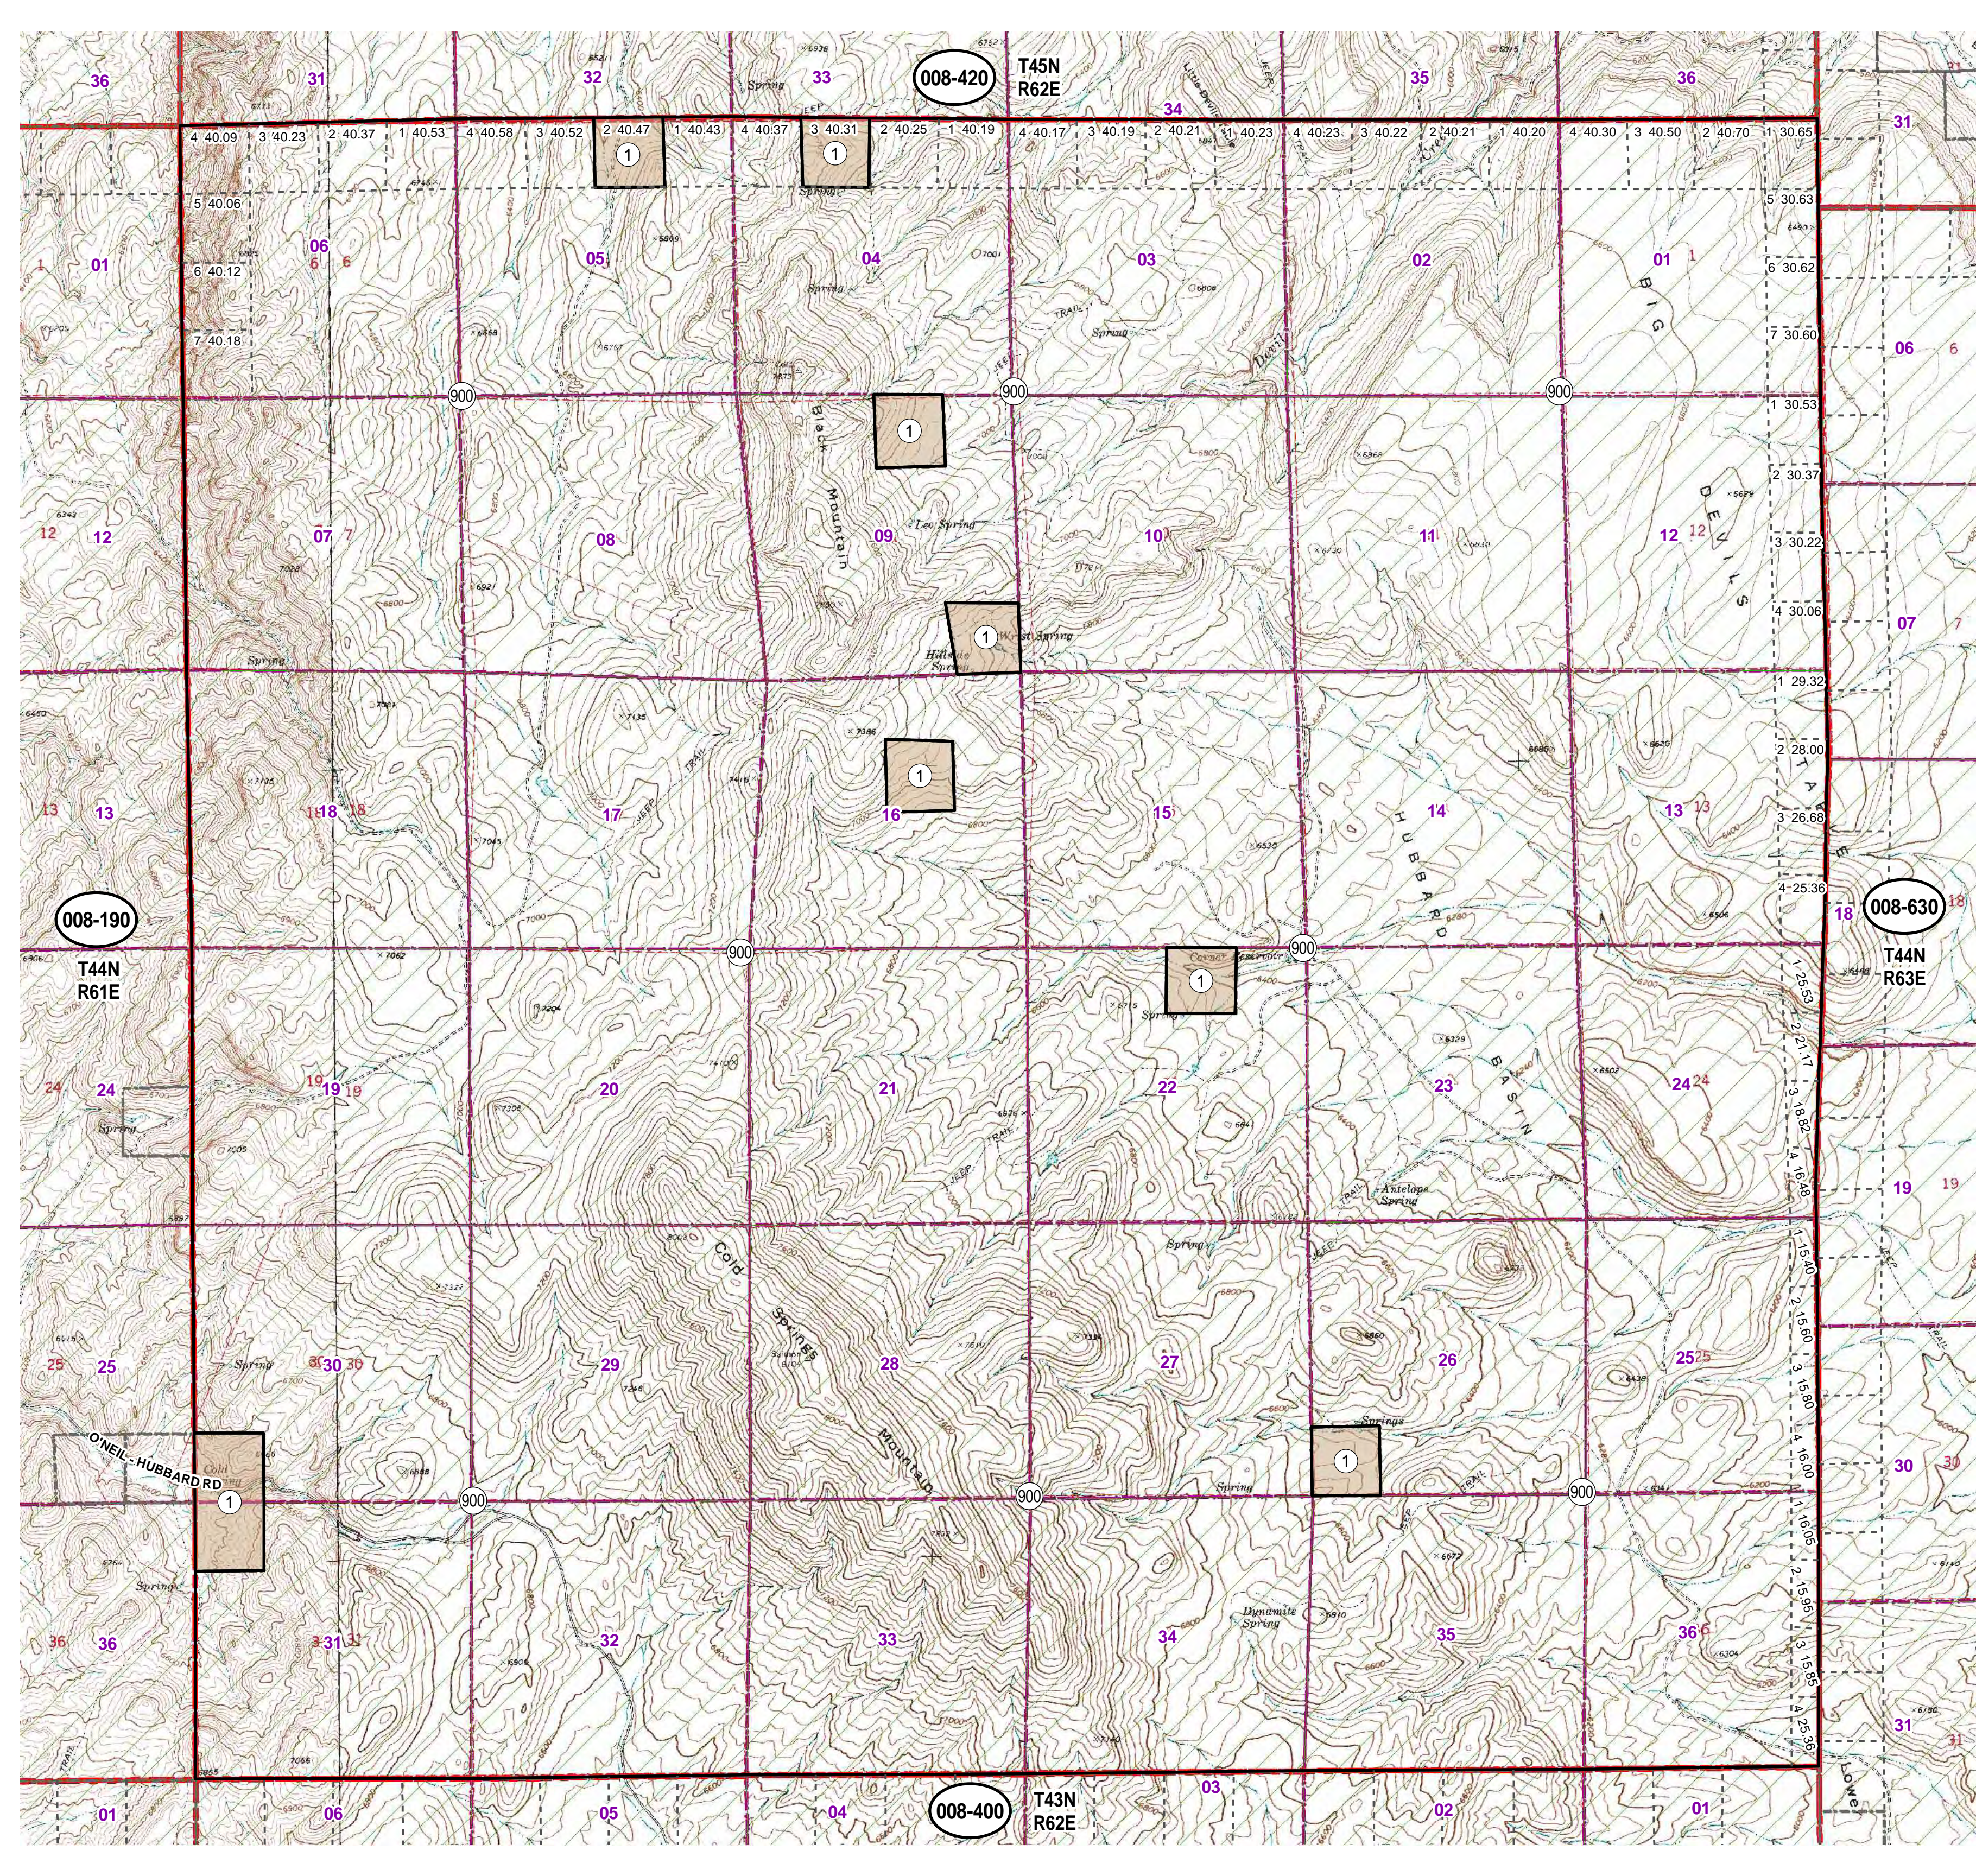

008-410
Township 44N Range 62E
of the Mount Diablo Meridian, Nevada

Legend

- Subject Parcel
- Parcel
- Public Land
- Lot
- Section
- Township/Range
- County Line

This map does NOT represent a survey. It is compiled from official records, including surveys and deeds. Recorded documents should be used for detailed legal information. Unless approved by Elko County Assessor, other uses are forbidden.

Reference Documents:

FOR ASSESSMENT USE ONLY

Background DRG was downloaded from the W. M. Keck Earth Sciences & Mining Research Information Center.
Product of GIS
Last Updated 05/04/2012 JLS

008-420

T45N
R62E

008-190

T44N
R61E

008-630

T44N
R63E

008-400

T43N
R62E