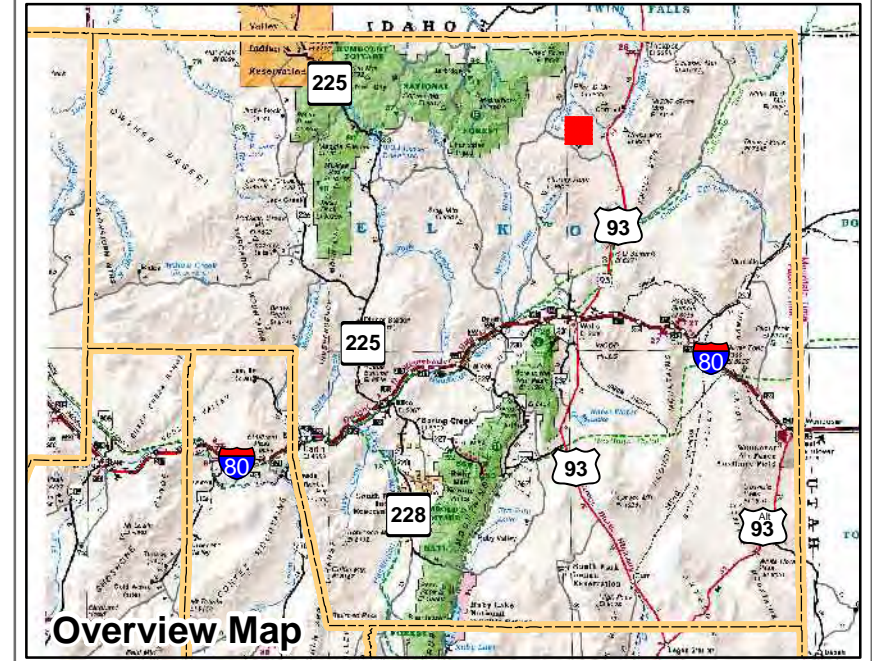

008-410
Township 44N Range 62E
of the Mount Diablo Meridian, Nevada

Legend

- Subject Parcel
- Parcel
- Public Land
- Lot
- Section
- Township/Range
- County Line

This map does NOT represent a survey. It is compiled from official records, including surveys and deeds. Recorded documents should be used for detailed legal information. Unless approved by Elko County Assessor, other uses are forbidden.