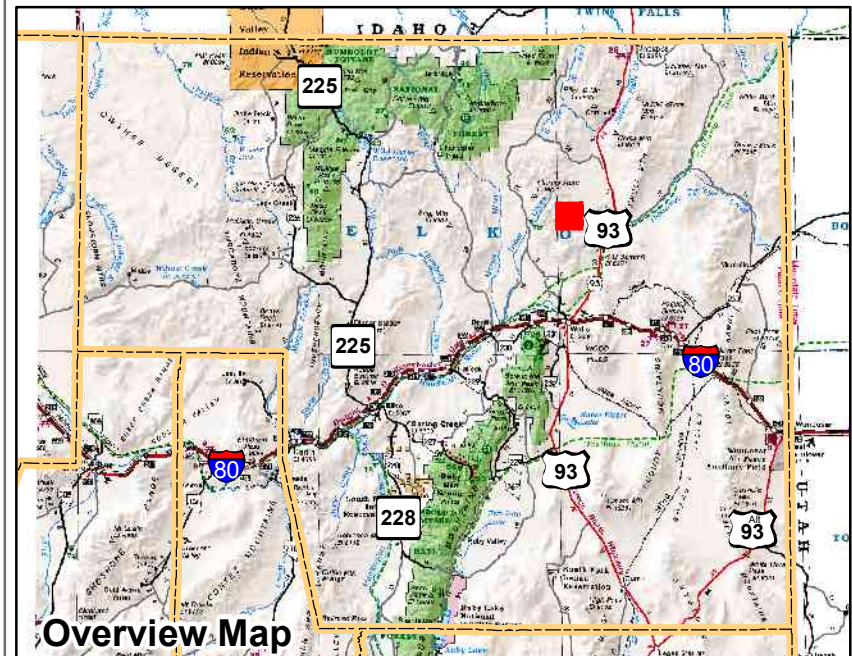

008-380
Township 41N Range 62E
of the Mount Diablo Meridian, Nevada

- Legend**
- Subject Parcel
 - Parcel
 - Public Land
 - Lot
 - Section
 - Township/Range
 - County Line

This map does NOT represent a survey. It is compiled from official records, including surveys and deeds. Recorded documents should be used for detailed legal information. Unless approved by Elko County Assessor, other uses are forbidden.