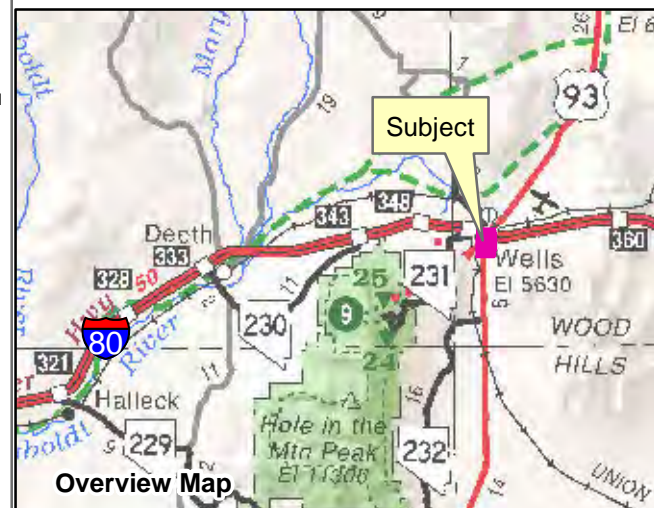

008-34B Special Lands

Section 15, Township 37N Range 62E
of the Mount Diablo Meridian, Nevada

- Legend**
- Subject Parcel
 - Parcel
 - Public Land
 - Section

LATITUDE AND LONGITUDE ARE APPROXIMATE

Reference Documents:
Map # 215380, 271098, 679142, 679145

This map does NOT represent a survey.
It is compiled from official records, including
surveys and deeds. Recorded documents
should be used for detailed legal information.
Unless approved by Elko County Assessor,
other uses are forbidden.