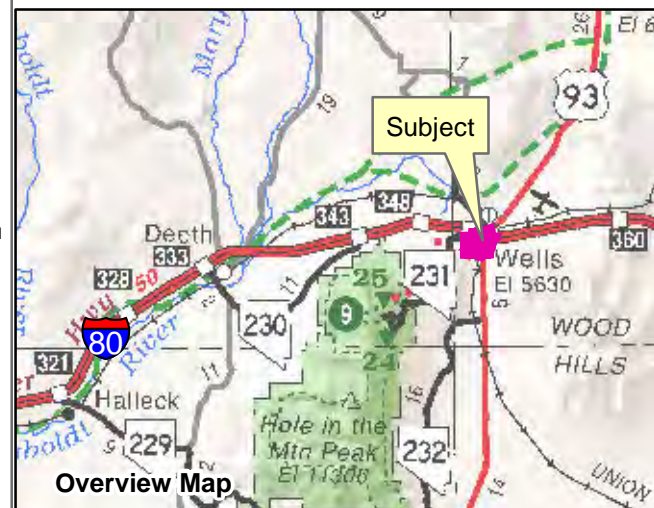

008-34A Special Lands

Section 16, Township 37N Range 62E
of the Mount Diablo Meridian, Nevada

- Legend**
- Subject Parcel
 - Parcel

LATITUDE AND LONGITUDE ARE APPROXIMATE

Map# 93997, 155785, 159269, 176993, 215380,
338107, 381474, 389568, 413925, 727138

This map does NOT represent a survey.
It is compiled from official records, including
surveys and deeds. Recorded documents
should be used for detailed legal information.
Unless approved by Elko County Assessor,
other uses are forbidden.