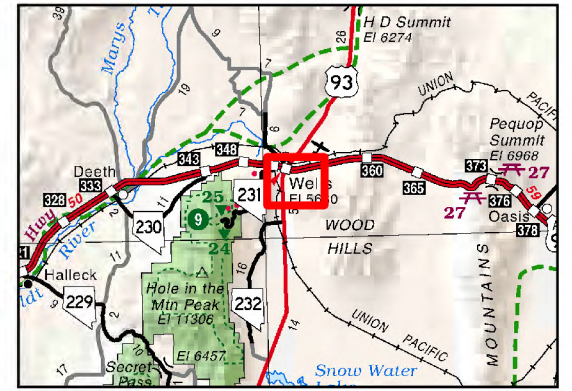

008-340
 Township 37N Range 62E
 of the Mount Diablo Meridian, Nevada

- Legend**
- Parcel
 - Public Land
 - Lot
 - Railroad
 - Section
 - Township Range

Reference Documents:
 Parcel Map# 289698, 428376, 469006,
 751395, 835904

This map does NOT represent a survey.
 It is compiled from official records, including
 surveys and deeds. Recorded documents
 should be used for detailed legal information.
 Unless approved by Elko County Assessor, other
 uses are forbidden.