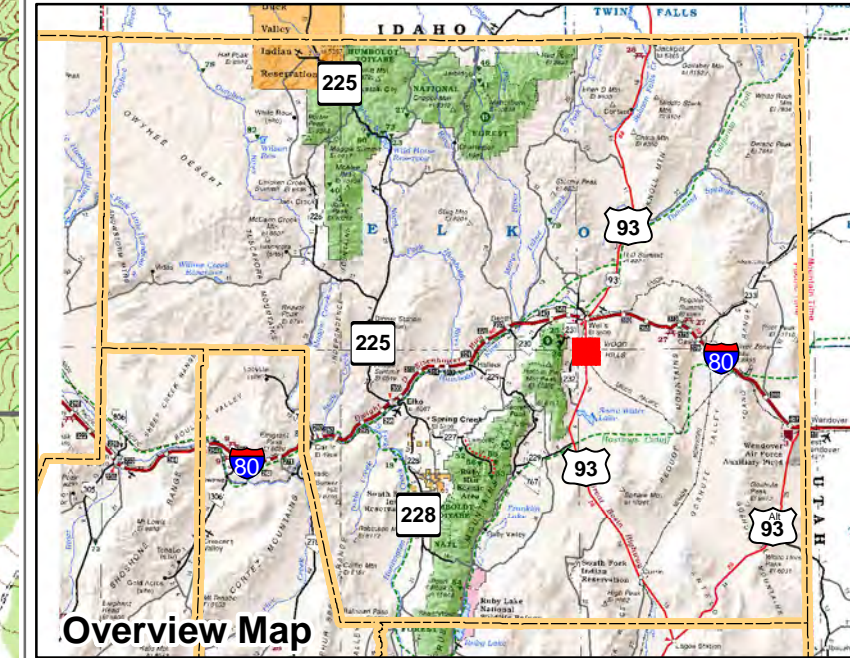

008-330
Township 36N Range 62E
of the Mount Diablo Meridian, Nevada

Legend

- Subject Parcel
- Parcel
- Public Land
- Lot
- Section
- Township/Range
- County Line

This map does NOT represent a survey. It is compiled from official records, including surveys and deeds. Recorded documents should be used for detailed legal information. Unless approved by Elko County Assessor, other uses are forbidden.

Reference Documents:
 Map# 307670, 366677, 464241, 433786, 633405, 755193, 755198

FOR ASSESSMENT USE ONLY

Background DRG was downloaded from the W. M. Keck Earth Sciences & Mining Research Information Center.