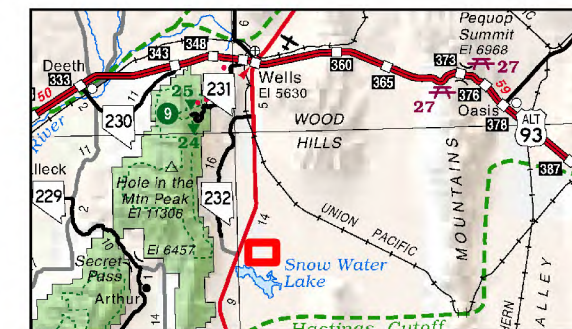

008-311 Special Lands

Section 9 Township 34N Range 62E
of the Mount Diablo Meridian, Nevada

Legend

- Subject Parcel
- Parcel
- Road
- Public Land
- Section

Reference Documents:
Map# 751934, 832593

This map does NOT represent a survey.
It is compiled from official records, including
surveys and deeds. Recorded documents
should be used for detailed legal information.
Unless approved by Elko County Assessor, other
uses are forbidden.