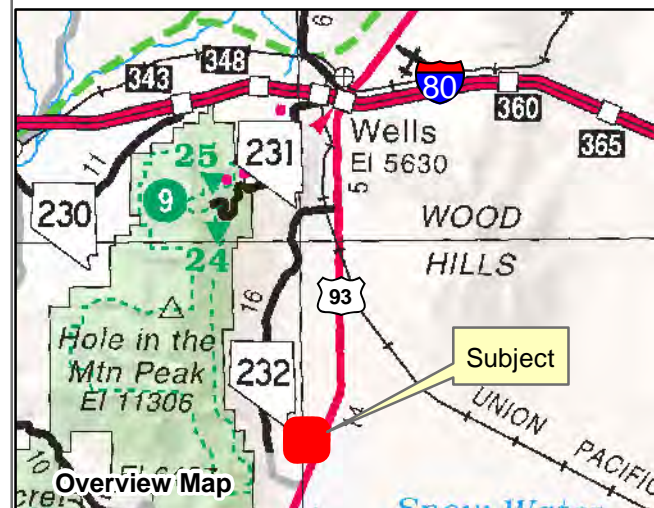

008-31E
SPECIAL LANDS
 Township 34N Range 62E Section 05
 of the Mount Diablo Meridian, Nevada

- Legend**
- Subject Parcel
 - Parcel
 - Public Land
 - Section
 - Township/Range
 - Road

Reference Documents:
 Map #

This map does NOT represent a survey.
 It is compiled from official records, including
 surveys and deeds. Recorded documents
 should be used for detailed legal information.
 Unless approved by Elko County Assessor,
 other uses are forbidden.