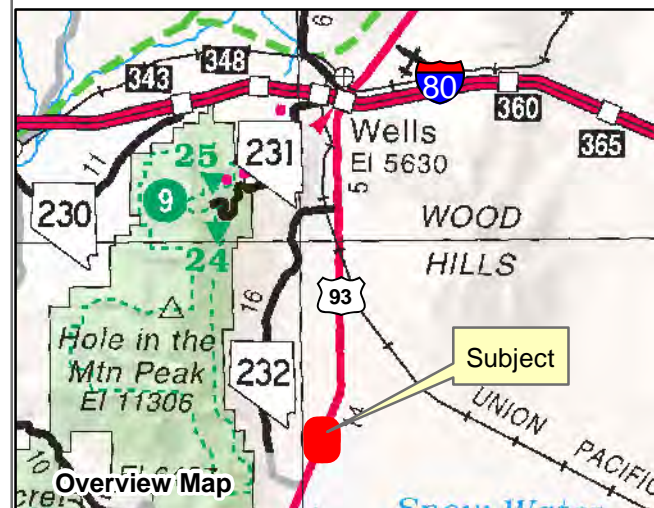

008-31D
SPECIAL LANDS
 Township 34N Range 62E Section 04
 of the Mount Diablo Meridian, Nevada

- Legend**
- Subject Parcel
 - Parcel
 - Public Land
 - Section
 - Township/Range
 - Road

Reference Documents:
 Map #

This map does NOT represent a survey. It is compiled from official records, including surveys and deeds. Recorded documents should be used for detailed legal information. Unless approved by Elko County Assessor, other uses are forbidden.

FOR ASSESSMENT USE ONLY

Background image - 2017 NAIP flyover downloaded from the W. M. Keck Earth Sciences & Mining Research Information Center.
 Product of GIS
 Last Update 07/18/2019 JLS