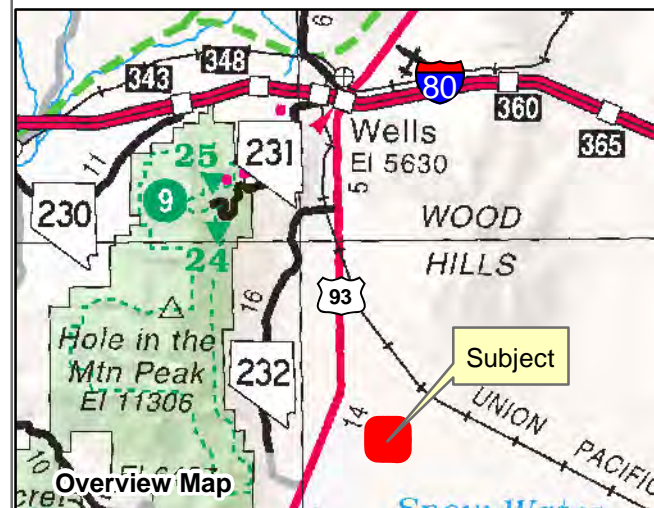

008-31A
SPECIAL LANDS
 Township 34N Range 62E Section 01
 of the Mount Diablo Meridian, Nevada

- Legend**
- Subject Parcel
 - Parcel
 - Public Land
 - Section
 - Township/Range
 - Road

Reference Documents:
 Map #

This map does NOT represent a survey. It is compiled from official records, including surveys and deeds. Recorded documents should be used for detailed legal information. Unless approved by Elko County Assessor, other uses are forbidden.