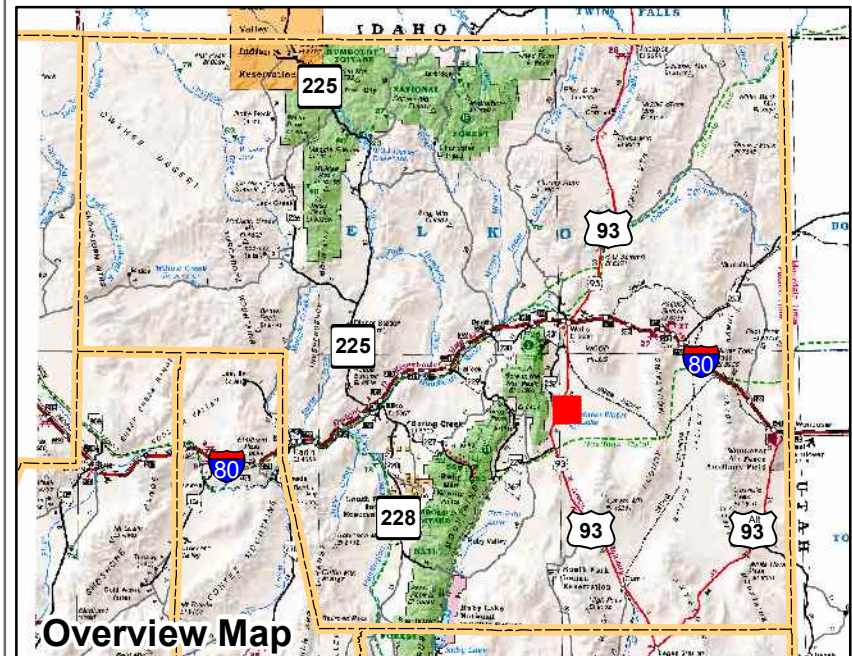

008-310
Township 34N Range 62E
of the Mount Diablo Meridian, Nevada

Legend

- Subject Parcel
- Parcel
- Public Land
- Lot
- Section
- Township/Range
- County Line

This map does NOT represent a survey. It is compiled from official records, including surveys and deeds. Recorded documents should be used for detailed legal information. Unless approved by Elko County Assessor, other uses are forbidden.