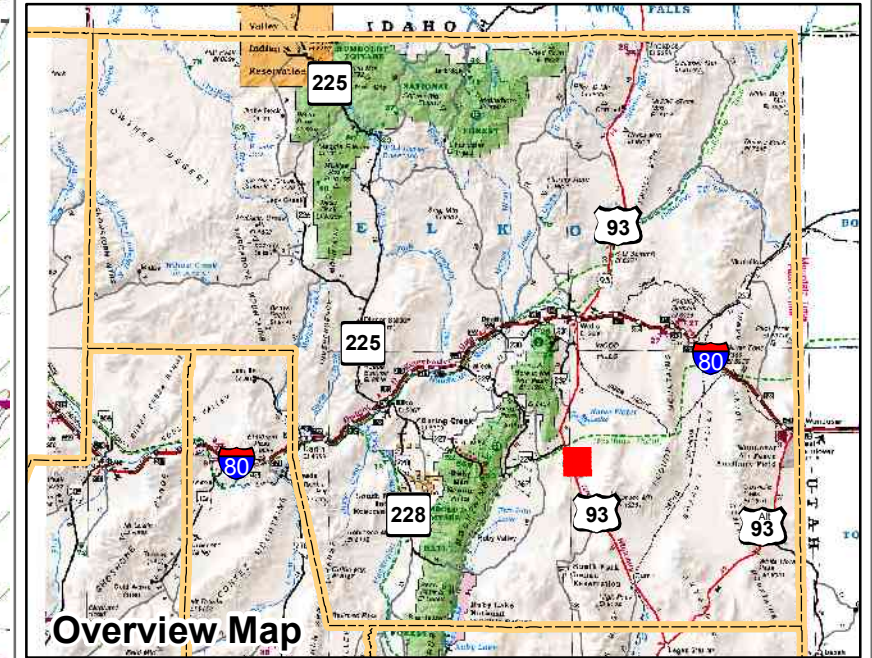

008-290
Township 32N Range 62E
of the Mount Diablo Meridian, Nevada

Legend

- Subject Parcel
- Parcel
- Public Land
- Lot
- Section
- Township/Range
- County Line

This map does NOT represent a survey. It is compiled from official records, including surveys and deeds. Recorded documents should be used for detailed legal information. Unless approved by Elko County Assessor, other uses are forbidden.