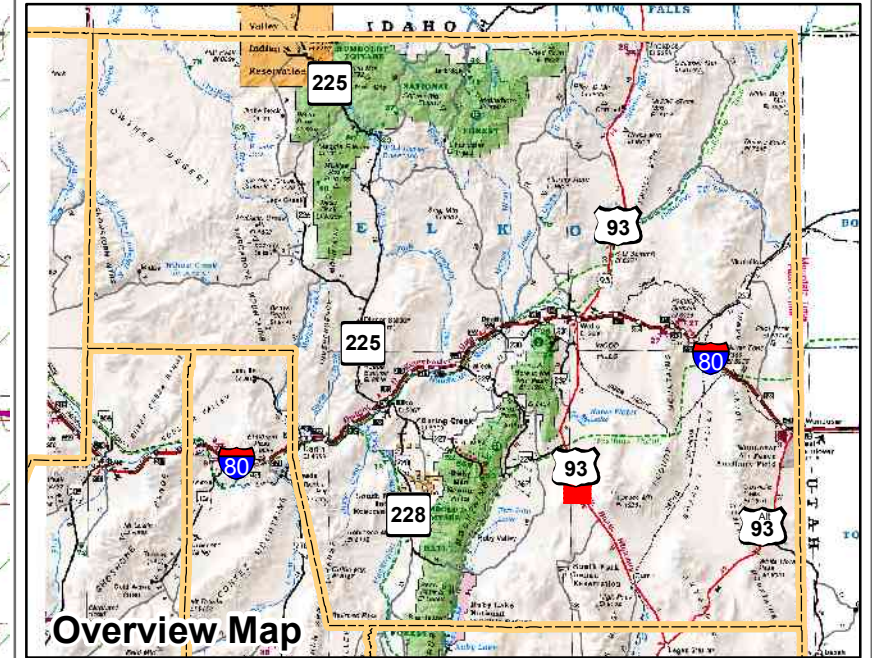

008-280
Township 31N Range 62E
of the Mount Diablo Meridian, Nevada

Legend

- Subject Parcel
- Parcel
- Public Land
- Lot
- Section
- Township/Range
- County Line

This map does NOT represent a survey. It is compiled from official records, including surveys and deeds. Recorded documents should be used for detailed legal information. Unless approved by Elko County Assessor, other uses are forbidden.