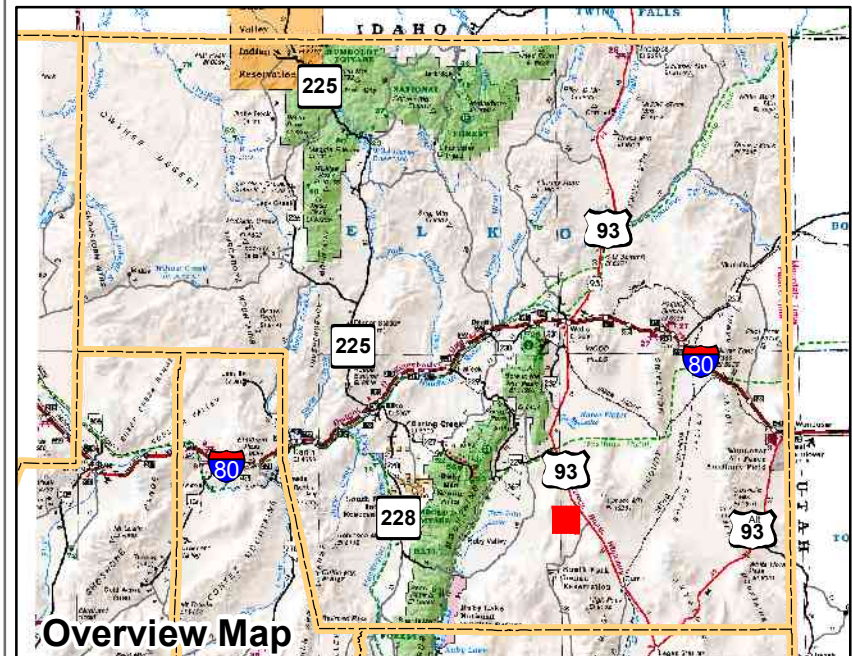

008-270
Township 30N Range 62E
of the Mount Diablo Meridian, Nevada

- Legend**
- Subject Parcel
 - Parcel
 - Public Land
 - Lot
 - Section
 - Township/Range
 - County Line

This map does NOT represent a survey. It is compiled from official records, including surveys and deeds. Recorded documents should be used for detailed legal information. Unless approved by Elko County Assessor, other uses are forbidden.