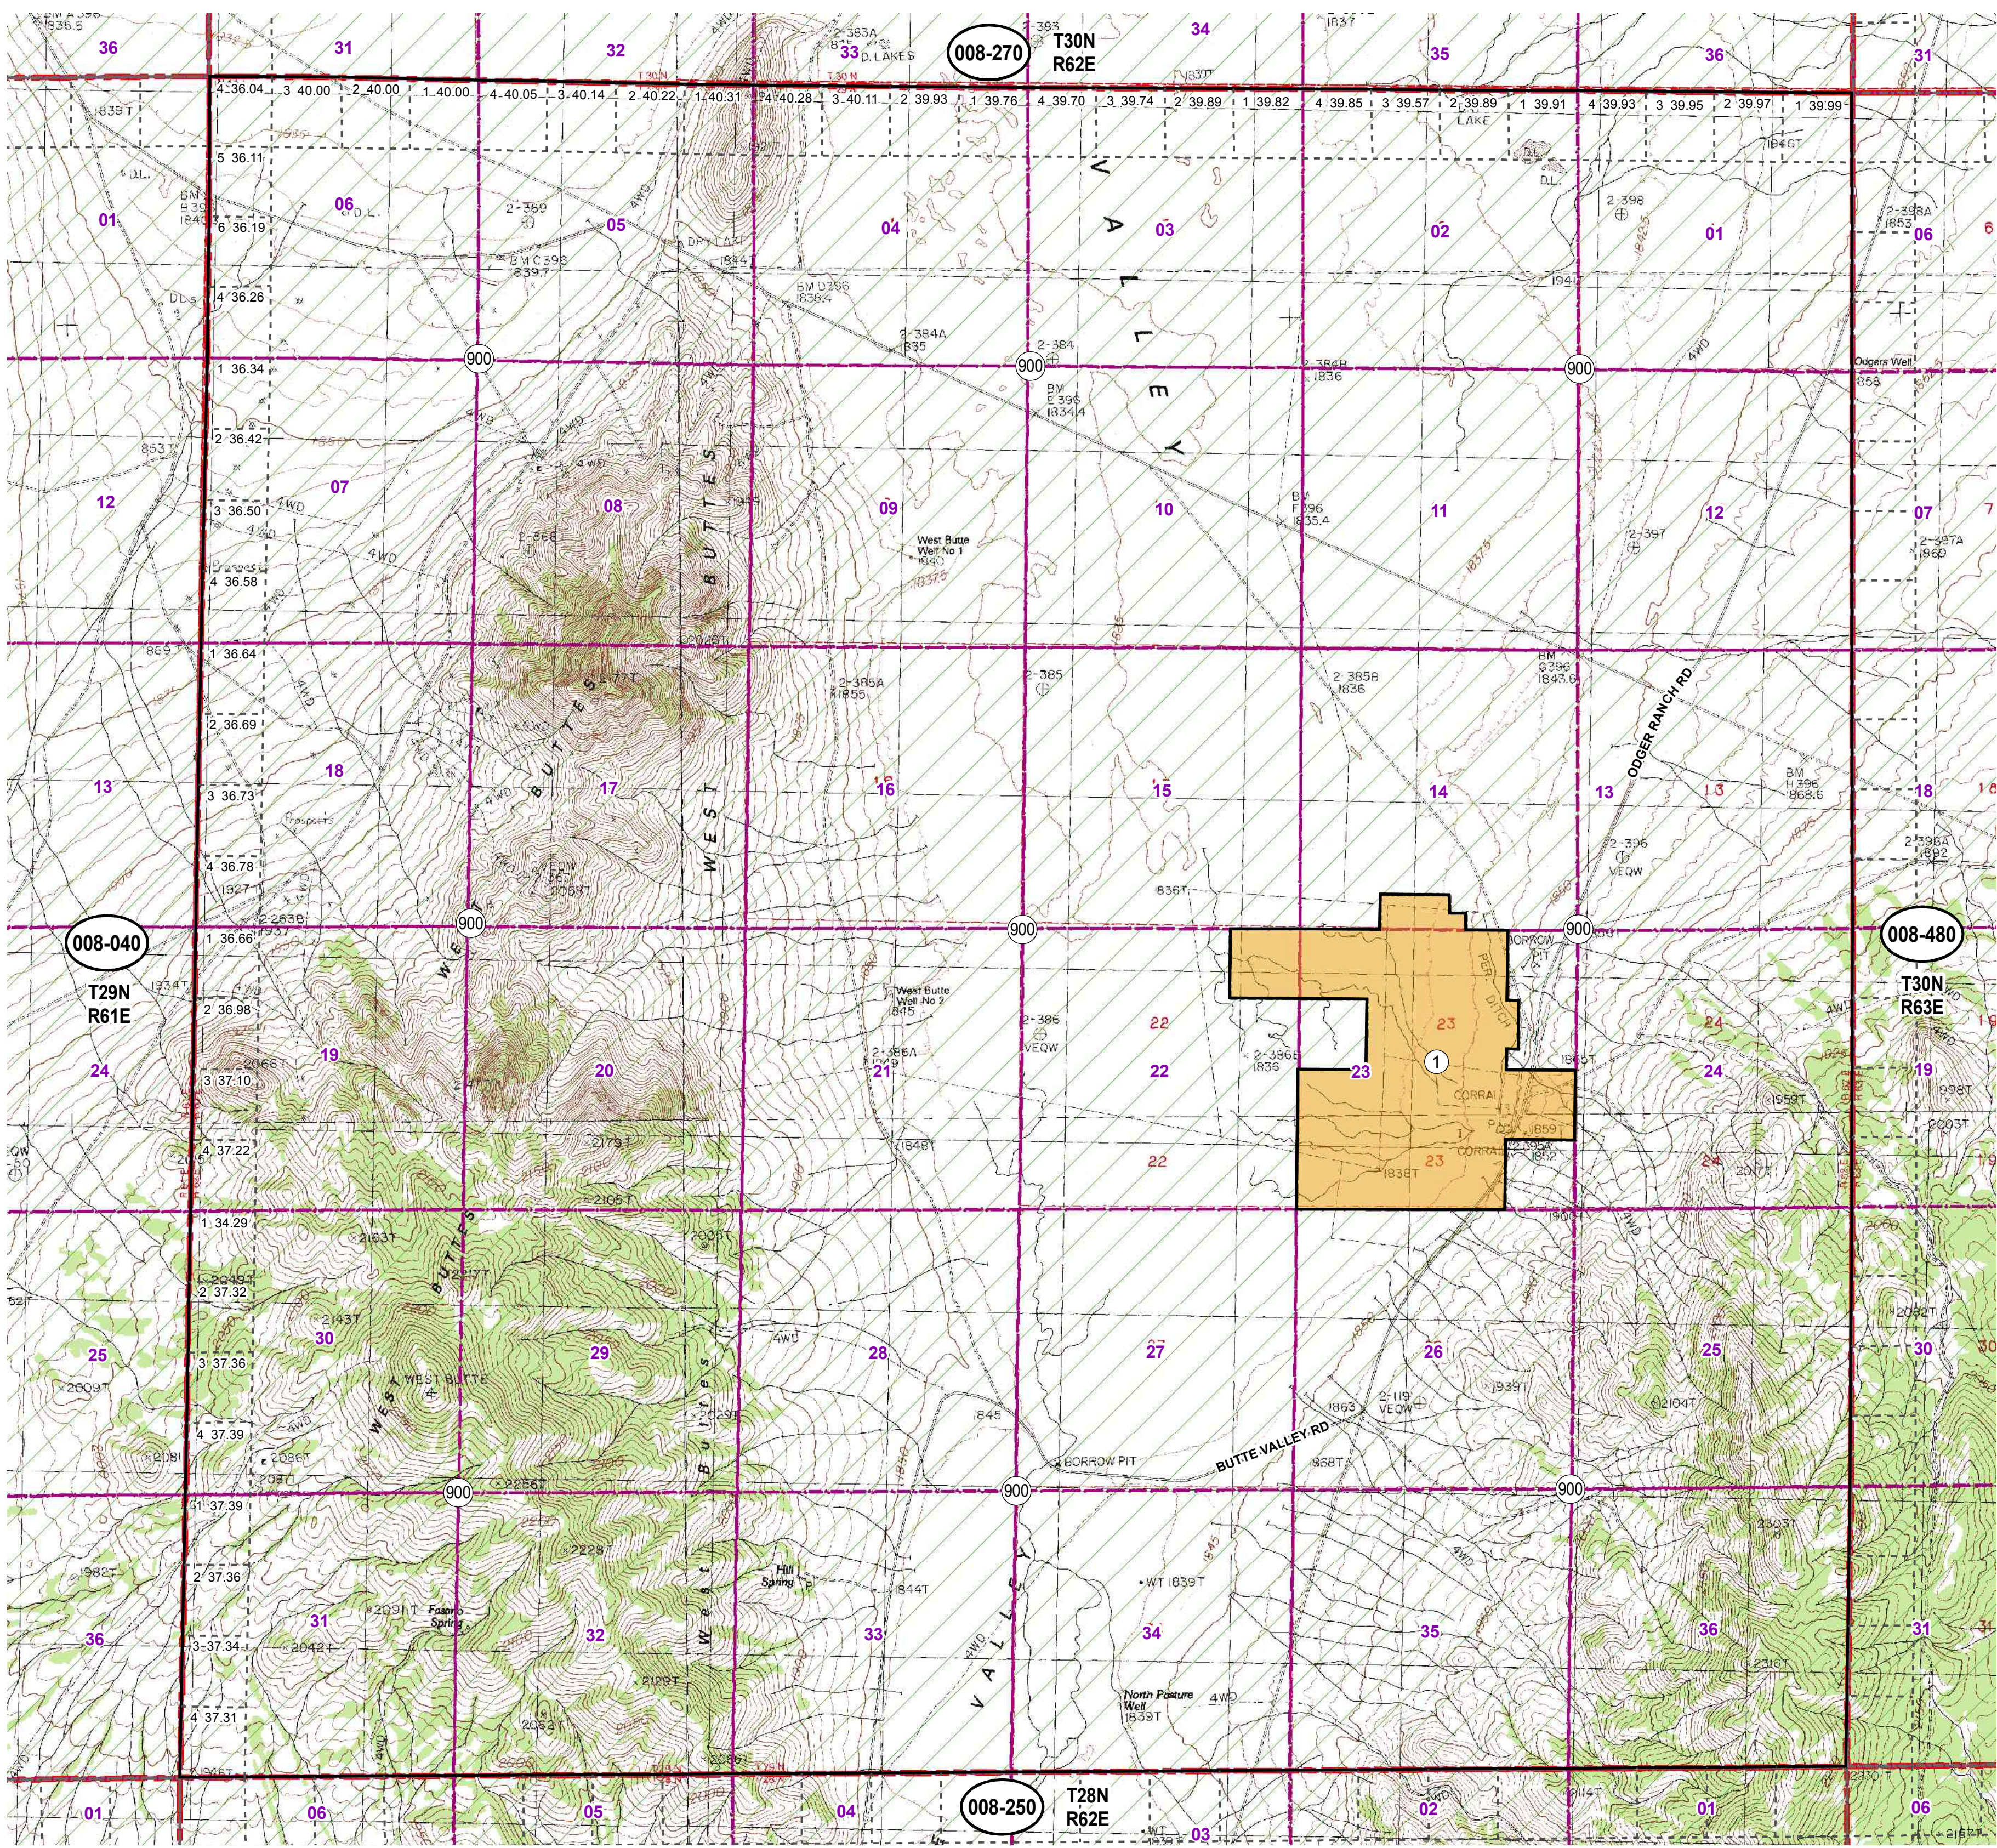

008-260
Township 29N Range 62E
of the Mount Diablo Meridian, Nevada

- Legend**
- Subject Parcel
 - Parcel
 - Public Land
 - Lot
 - Section
 - Township/Range
 - County Line

This map does NOT represent a survey. It is compiled from official records, including surveys and deeds. Recorded documents should be used for detailed legal information. Unless approved by Elko County Assessor, other uses are forbidden.

Reference Documents:

FOR ASSESSMENT USE ONLY

Background DRG was downloaded from the W. M. Keck Earth Sciences & Mining Research Information Center.
 Product of GIS
 Last Updated 08/17/2011 JLS