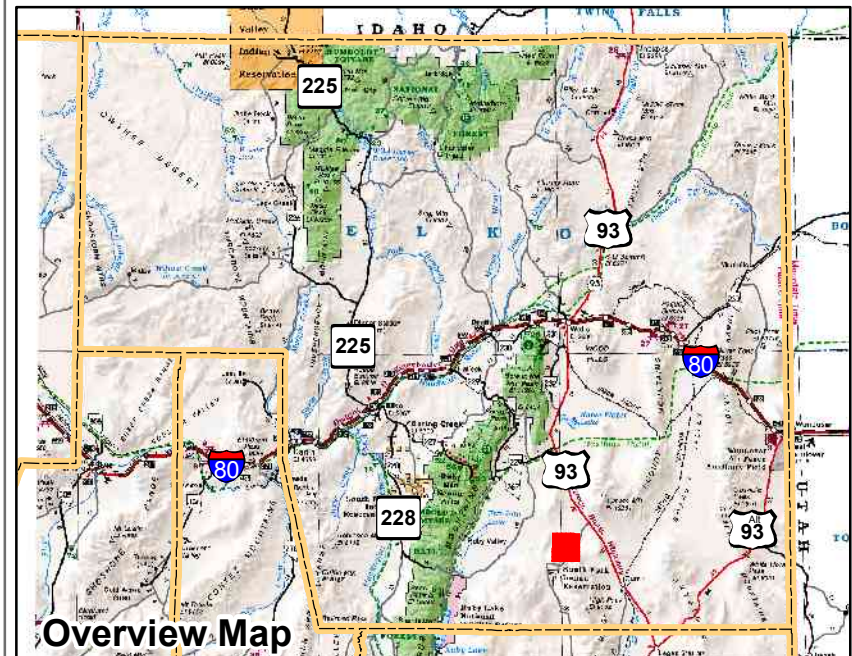

008-260
Township 29N Range 62E
of the Mount Diablo Meridian, Nevada

- Legend**
- Subject Parcel
 - Parcel
 - Public Land
 - Lot
 - Section
 - Township/Range
 - County Line

This map does NOT represent a survey. It is compiled from official records, including surveys and deeds. Recorded documents should be used for detailed legal information. Unless approved by Elko County Assessor, other uses are forbidden.