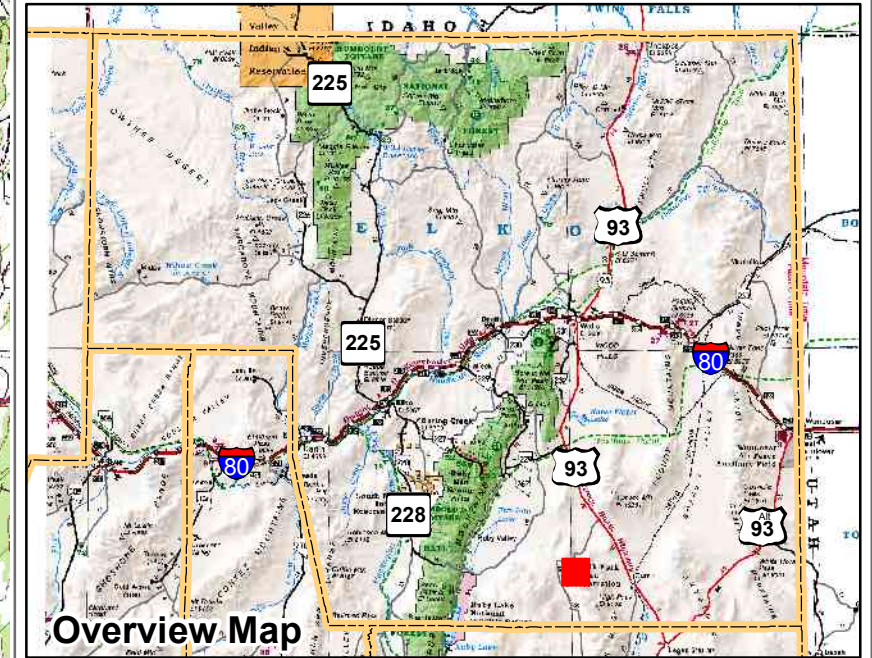

008-250
Township 28N Range 62E
of the Mount Diablo Meridian, Nevada

Legend

- Subject Parcel
- Parcel
- Public Land
- Lot
- Section
- Township/Range
- County Line

This map does NOT represent a survey. It is compiled from official records, including surveys and deeds. Recorded documents should be used for detailed legal information. Unless approved by Elko County Assessor, other uses are forbidden.