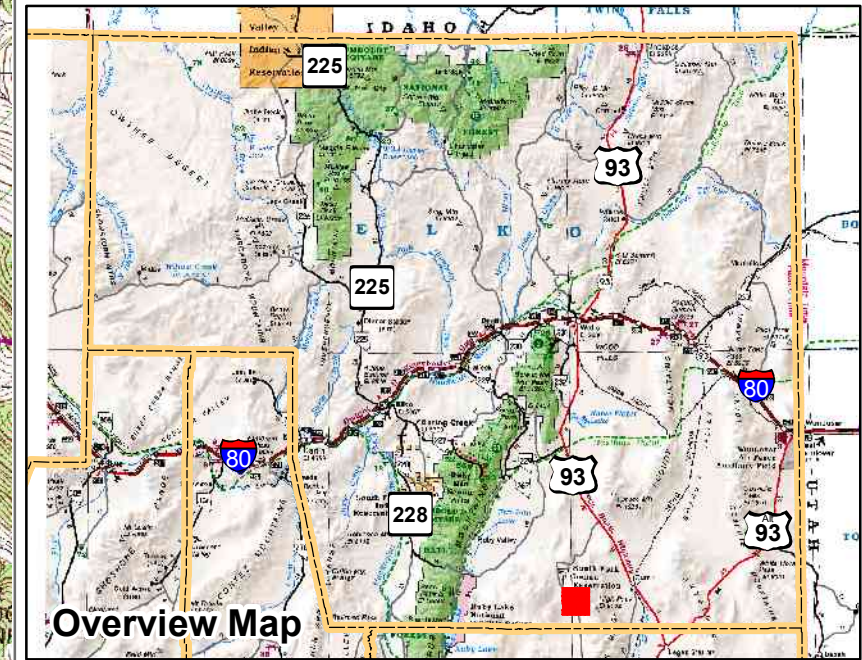

008-240

Township 27N Range 62E
of the Mount Diablo Meridian, Nevada

Legend

- Subject Parcel
- Parcel
- Public Land
- Lot
- Section
- Township/Range
- County Line

This map does NOT represent a survey. It is compiled from official records, including surveys and deeds. Recorded documents should be used for detailed legal information. Unless approved by Elko County Assessor, other uses are forbidden.