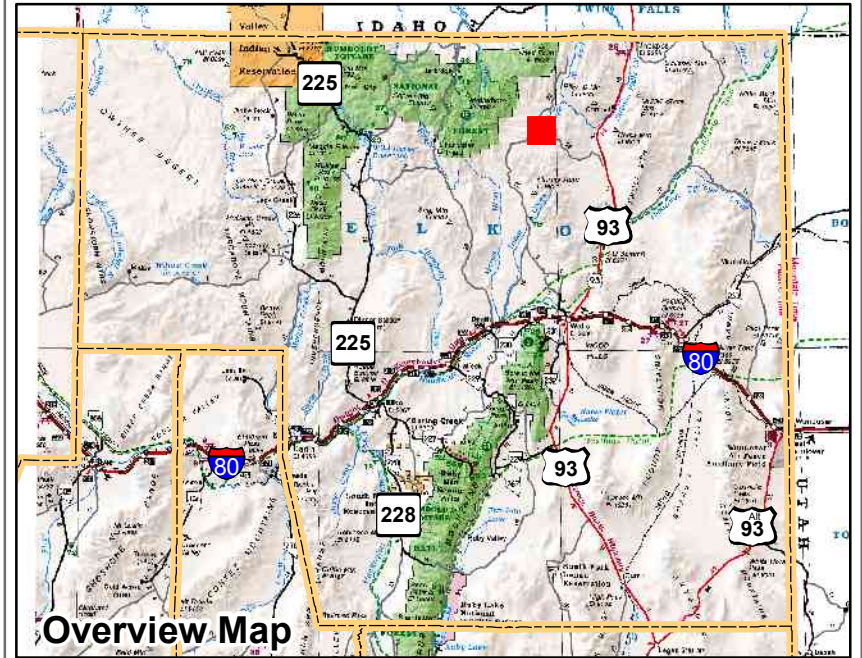

008-190
Township 44N Range 61E
of the Mount Diablo Meridian, Nevada

Legend

- Subject Parcel
- Parcel
- Public Land
- Lot
- Section
- Township/Range
- County Line

This map does NOT represent a survey. It is compiled from official records, including surveys and deeds. Recorded documents should be used for detailed legal information. Unless approved by Elko County Assessor, other uses are forbidden.

Reference Documents:
 Parcel Map# 621982

FOR ASSESSMENT USE ONLY

Background DRG was downloaded from the W. M. Keck Earth Sciences & Mining Research Information Center.
 Product of GIS
 Last Updated 08/16/2011 JLS