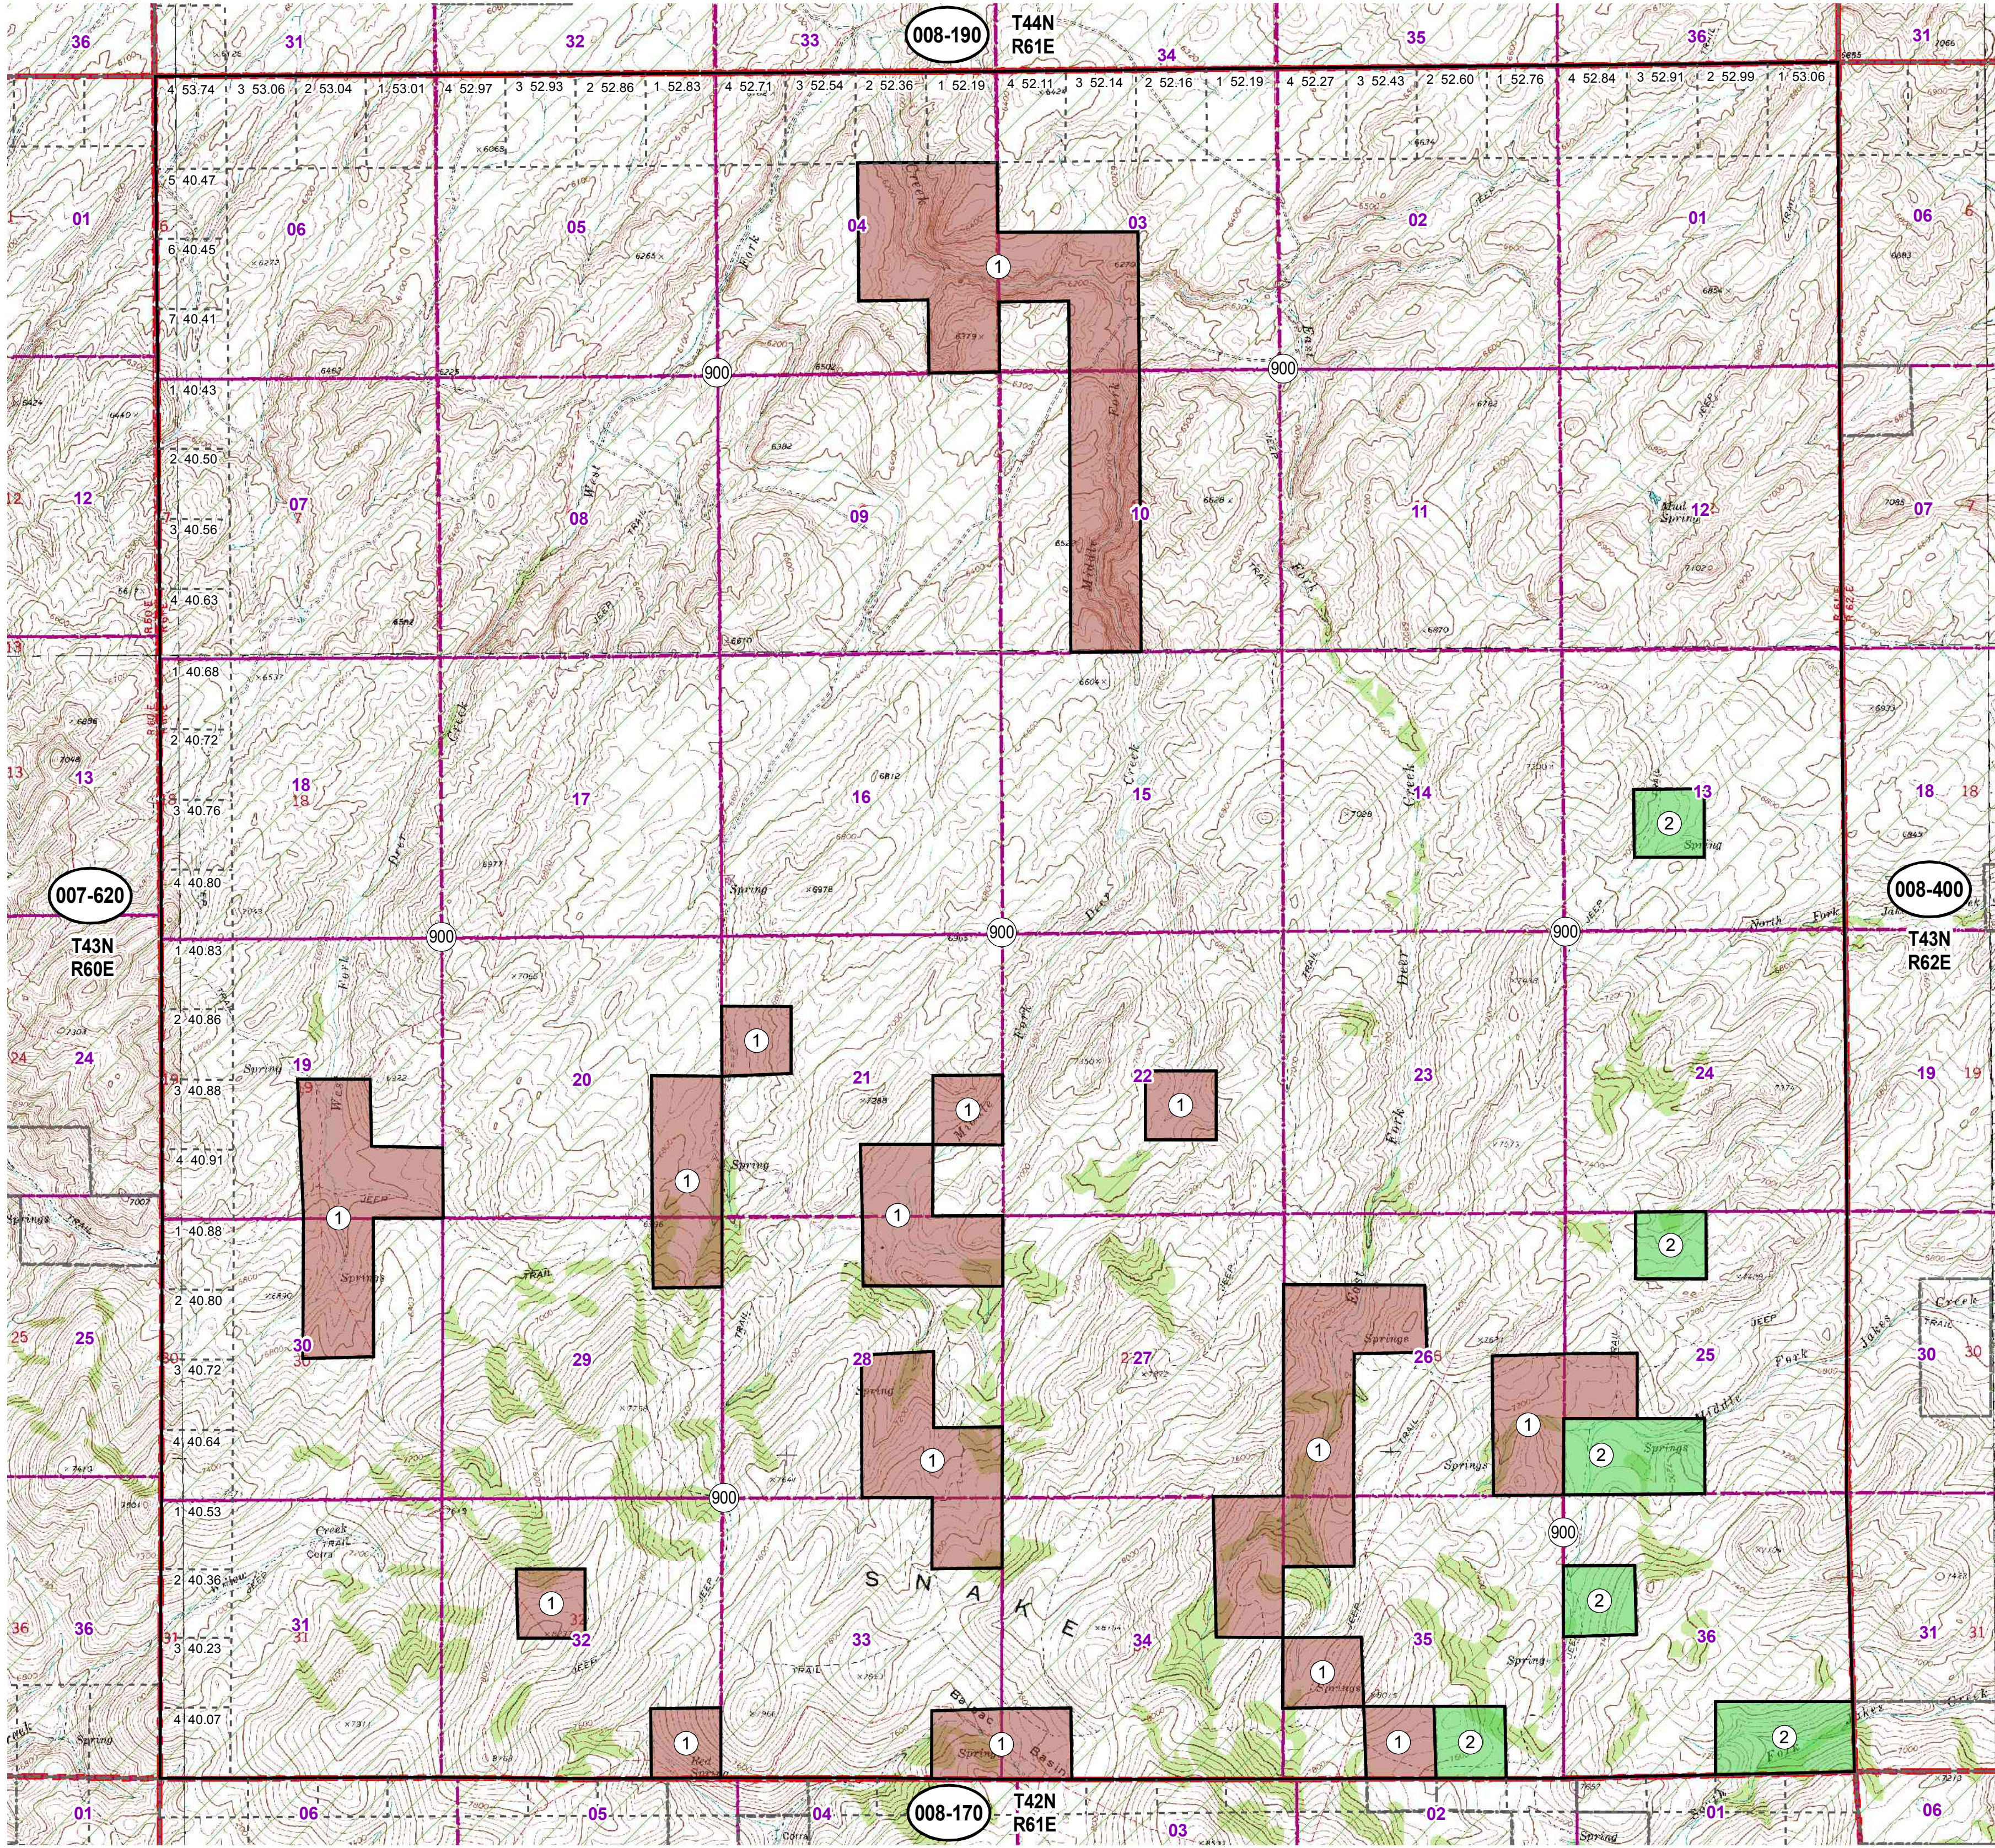

008-180
Township 43N Range 61E
of the Mount Diablo Meridian, Nevada

- Legend**
- Subject Parcel
 - Parcel
 - Public Land
 - Lot
 - Section
 - Township/Range
 - County Line

This map does NOT represent a survey. It is compiled from official records, including surveys and deeds. Recorded documents should be used for detailed legal information. Unless approved by Elko County Assessor, other uses are forbidden.

Reference Documents:
 Parcel Map# 621982

FOR ASSESSMENT USE ONLY

Background DRG was downloaded from the W. M. Keck Earth Sciences & Mining Research Information Center.
 Product of GIS
 Last Updated 08/15/2011 JLS