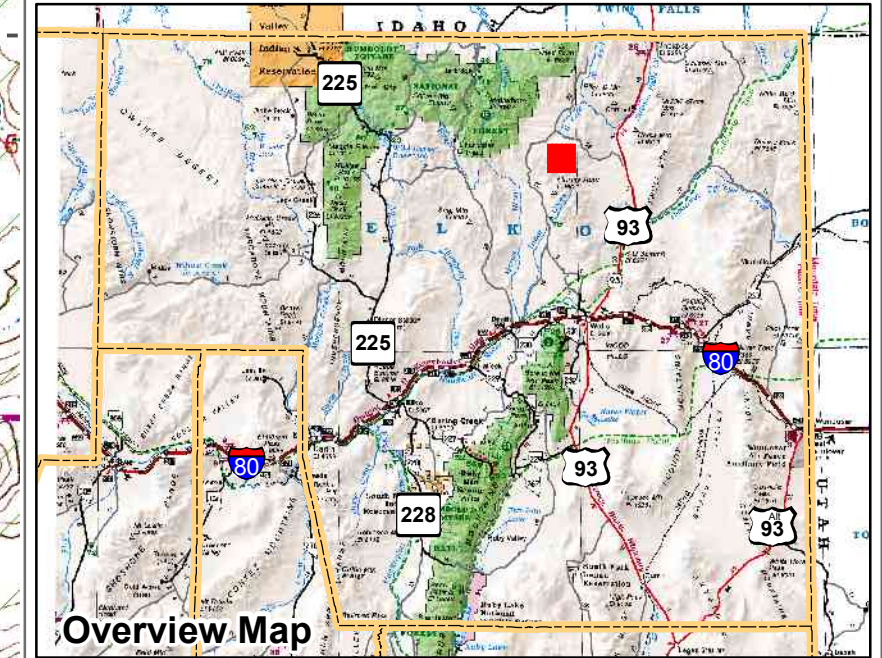

008-180
Township 43N Range 61E
of the Mount Diablo Meridian, Nevada

- Legend**
- Subject Parcel
 - Parcel
 - Public Land
 - Lot
 - Section
 - Township/Range
 - County Line

This map does NOT represent a survey. It is compiled from official records, including surveys and deeds. Recorded documents should be used for detailed legal information. Unless approved by Elko County Assessor, other uses are forbidden.

Reference Documents:
 Parcel Map# 621982

FOR ASSESSMENT USE ONLY

Background DRG was downloaded from the W. M. Keck Earth Sciences & Mining Research Information Center.
 Product of GIS
 Last Updated 08/15/2011 JLS