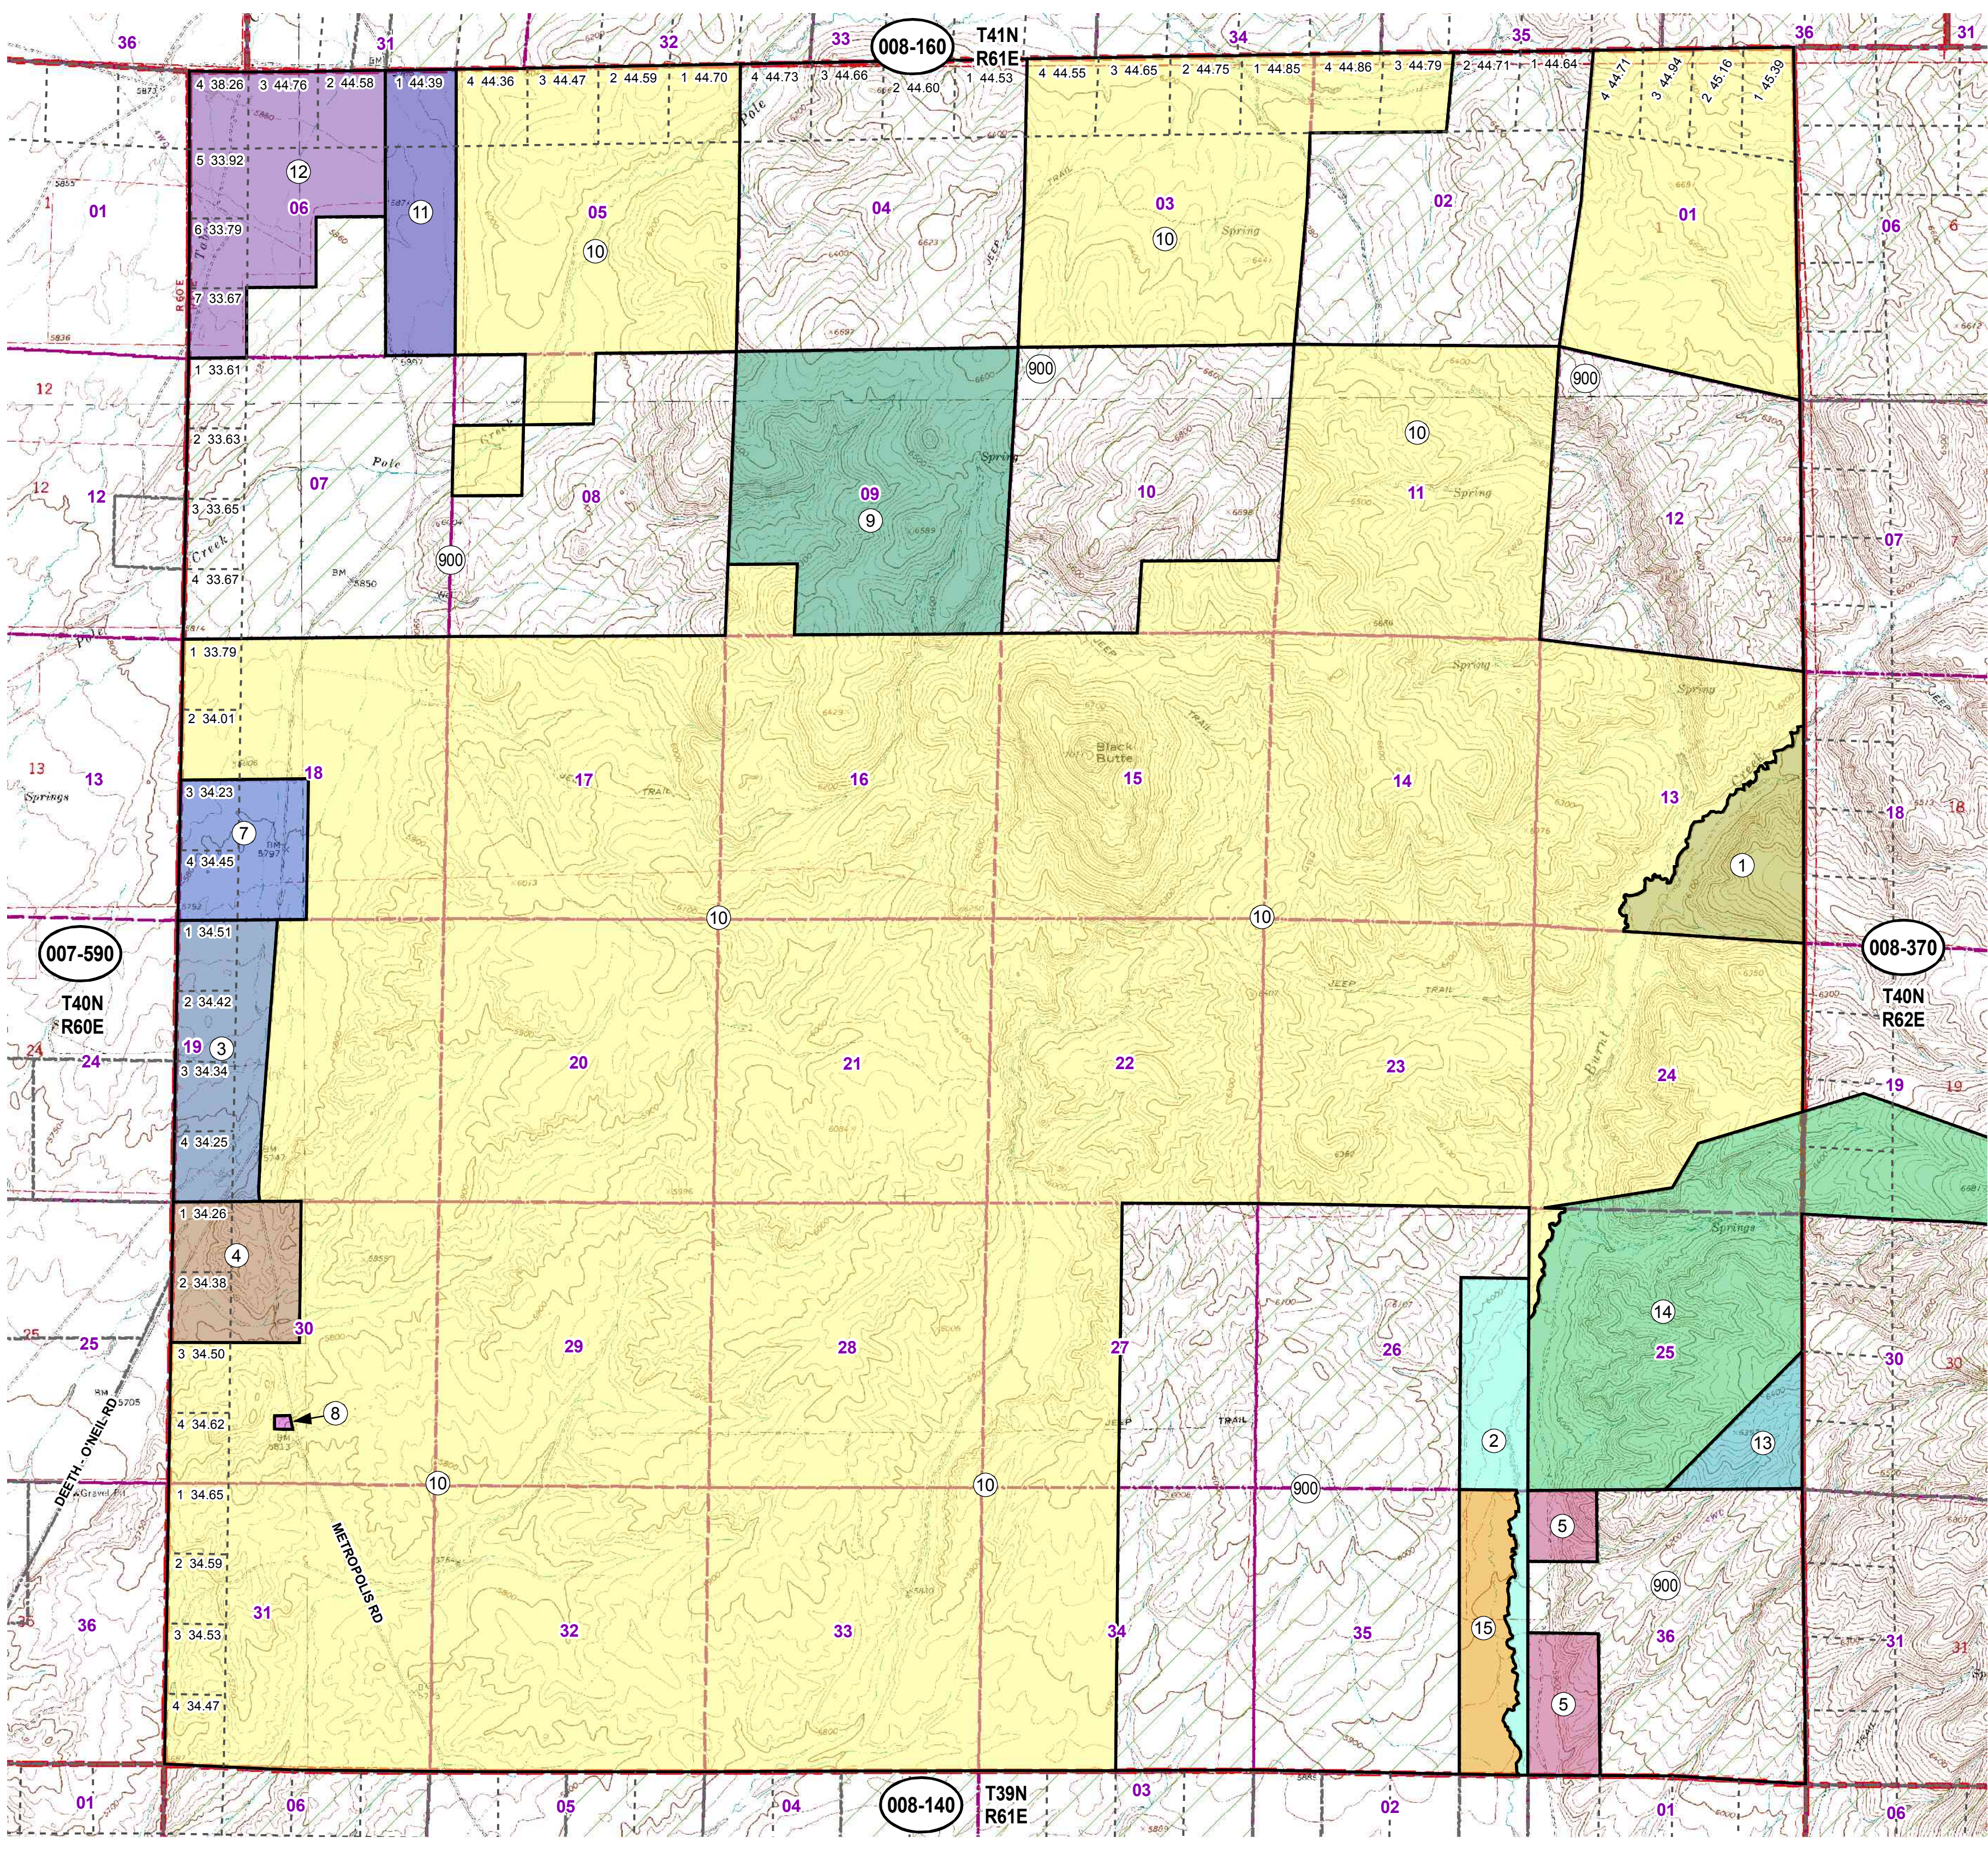

008-150
Township 40N Range 61E
of the Mount Diablo Meridian, Nevada

Legend

- Subject Parcel
- Parcel
- Public Land
- Lot
- Section
- Township/Range
- County Line

This map does NOT represent a survey. It is compiled from official records, including surveys and deeds. Recorded documents should be used for detailed legal information. Unless approved by Elko County Assessor, other uses are forbidden.

Reference Documents:
 Parcel Map# 621982, 655743

FOR ASSESSMENT USE ONLY

Background DRG was downloaded from the W. M. Keck Earth Sciences & Mining Research Information Center.
 Product of GIS
 Last Updated 05/18/2012 JLS

008-160

T41N
 R61E

007-590

T40N
 R60E

008-370

T40N
 R62E

008-140

T39N
 R61E