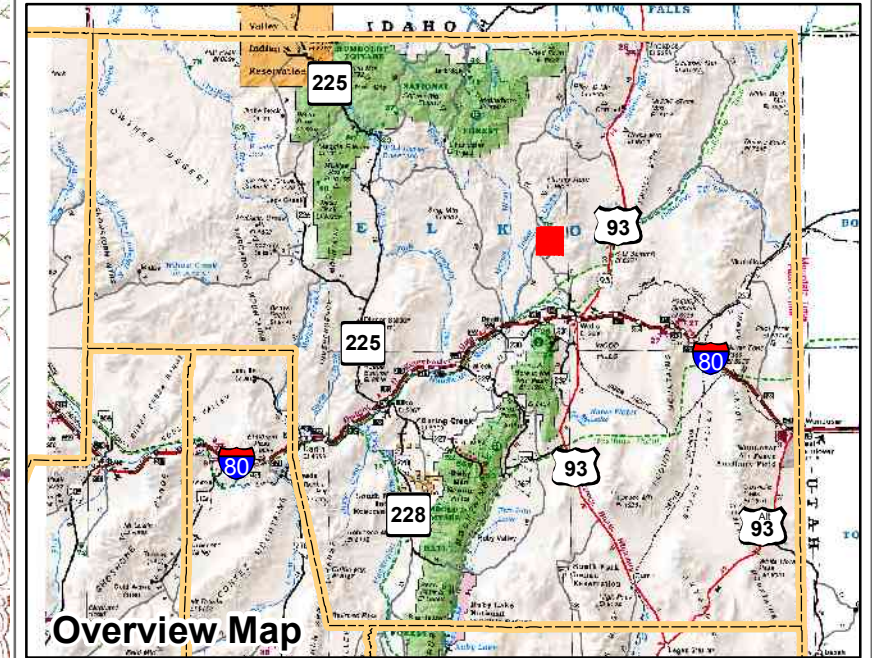

008-150
Township 40N Range 61E
of the Mount Diablo Meridian, Nevada

Legend

- Subject Parcel
- Parcel
- Public Land
- Lot
- Section
- Township/Range
- County Line

This map does NOT represent a survey. It is compiled from official records, including surveys and deeds. Recorded documents should be used for detailed legal information. Unless approved by Elko County Assessor, other uses are forbidden.