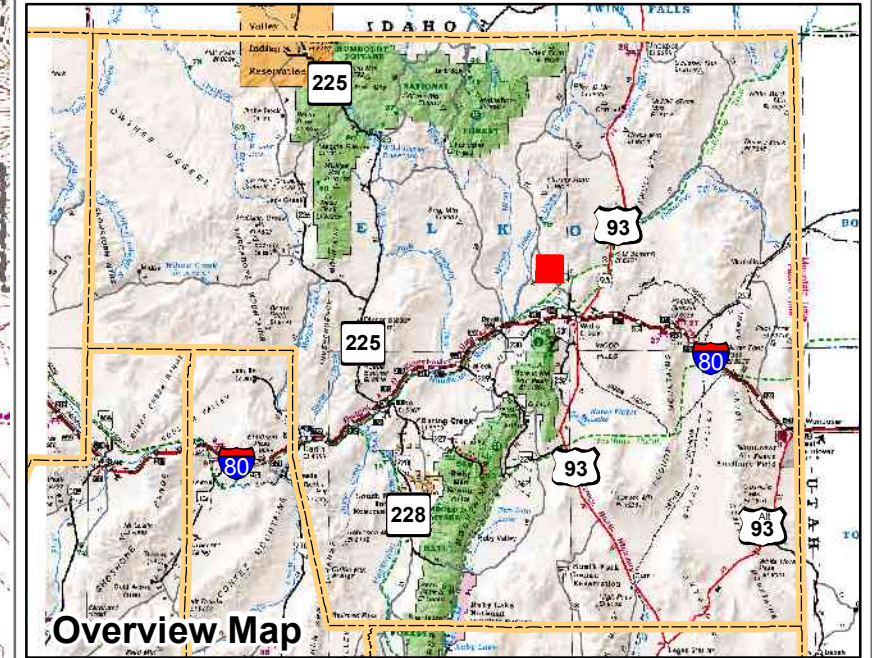

008-140
Township 39N Range 61E
of the Mount Diablo Meridian, Nevada

Overview Map

Legend

- ROADS
- Subject Parcel
- Parcel
- Public Land
- Lot
- Township/Range
- Section
- County Line

This map does NOT represent a survey. It is compiled from official records, including surveys and deeds. Recorded documents should be used for detailed legal information. Unless approved by Elko County Assessor, other uses are forbidden.

Reference Documents:
 Parcel Map# 621982
 deed # 655658

FOR ASSESSMENT USE ONLY

Background DRG was downloaded from the
 W. M. Keck Earth Sciences & Mining Research
 Information Center.

Product of GIS
 Last Updated 05/18/2012 JLS