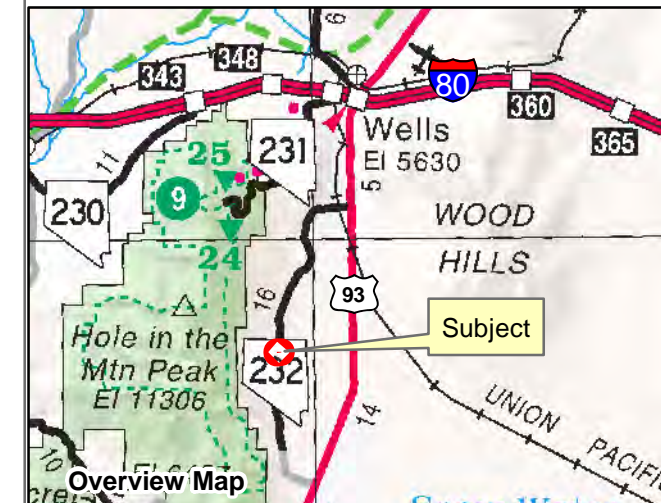

**008-10A**  
**SPECIAL LANDS**  
 Township 35N Range 61E Section 13  
 of the Mount Diablo Meridian, Nevada

**Legend**

- Subject Parcel
- Parcel
- Public Land
- Easement
- Section
- Road

Reference Documents:  
 Map #

This map does NOT represent a survey. It is compiled from official records, including surveys and deeds. Recorded documents should be used for detailed legal information. Unless approved by Elko County Assessor, other uses are forbidden.

**FOR ASSESSMENT USE ONLY**

Background image - 2017 NAIP flyover downloaded from the W. M. Keck Earth Sciences & Mining Research Information Center.  
 Product of GIS  
 Last Update 07/17/2019 JLS