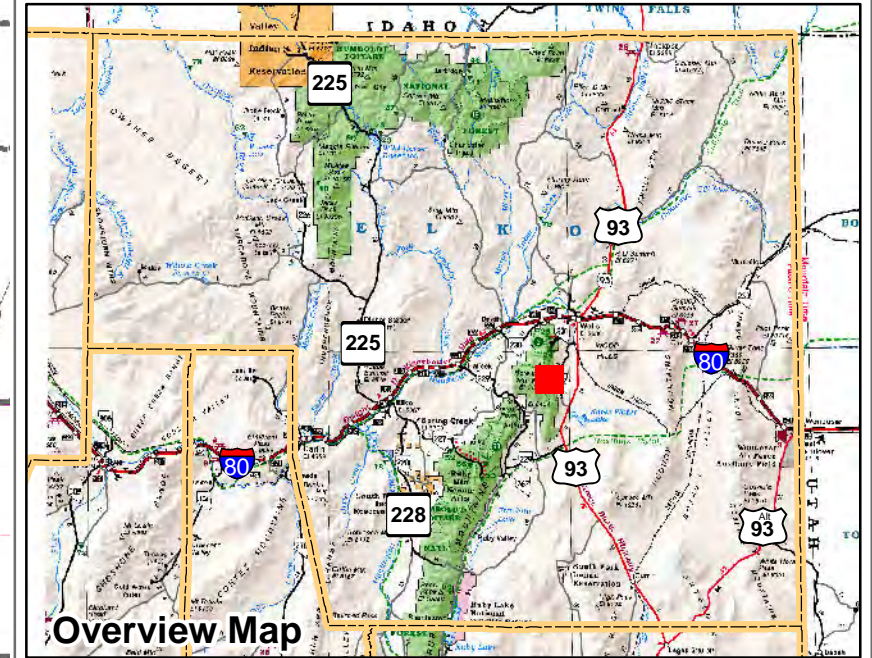

008-100
Township 35N Range 61E
of the Mount Diablo Meridian, Nevada

Legend

- ROADS
- Subject Parcel
- Parcel
- Public Land
- Lot
- Section
- Township/Range
- County Line

This map does NOT represent a survey. It is compiled from official records, including surveys and deeds. Recorded documents should be used for detailed legal information. Unless approved by Elko County Assessor, other uses are forbidden.

Reference Documents:
Parcel Map# 621982

FOR ASSESSMENT USE ONLY

Background DRG was downloaded from the
W. M. Keck Earth Sciences & Mining Research
Information Center.

Product of GIS
Last Updated 10/29/2013 JLS