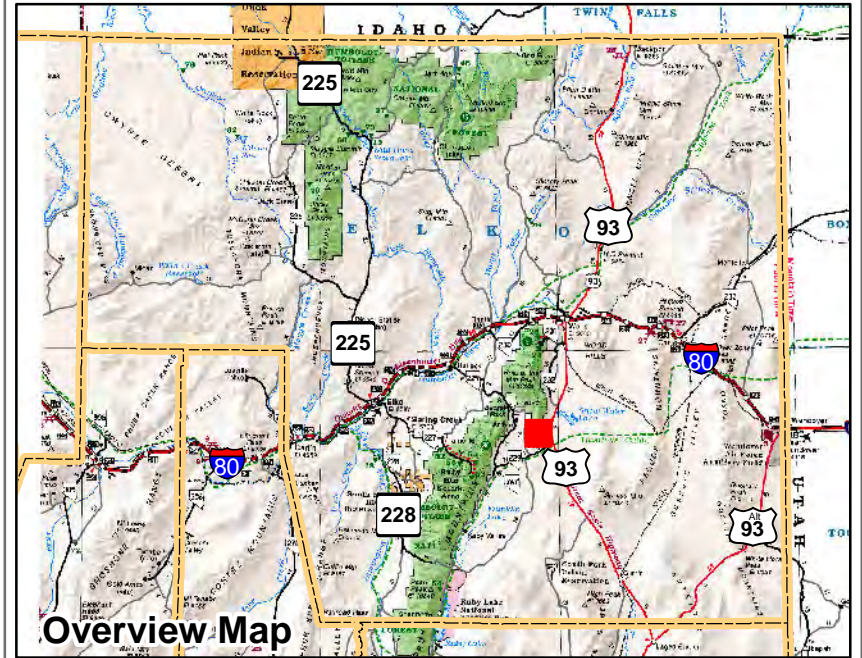

008-080
Township 33N Range 61E
of the Mount Diablo Meridian, Nevada

Legend

- Subject Parcel
- Parcel
- Public Land
- Lot
- Section
- Township/Range
- County Line

This map does NOT represent a survey. It is compiled from official records, including surveys and deeds. Recorded documents should be used for detailed legal information. Unless approved by Elko County Assessor, other uses are forbidden.