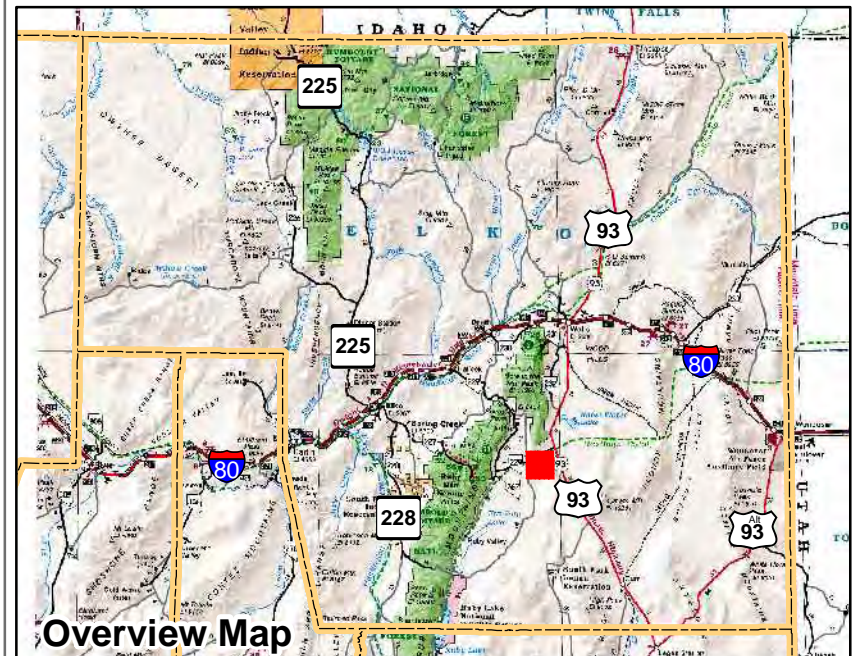

008-070
Township 32N Range 61E
of the Mount Diablo Meridian, Nevada

- Legend**
- Subject Parcel
 - Parcel
 - Public Land
 - Lot
 - Section
 - Township/Range
 - County Line

This map does NOT represent a survey. It is compiled from official records, including surveys and deeds. Recorded documents should be used for detailed legal information. Unless approved by Elko County Assessor, other uses are forbidden.