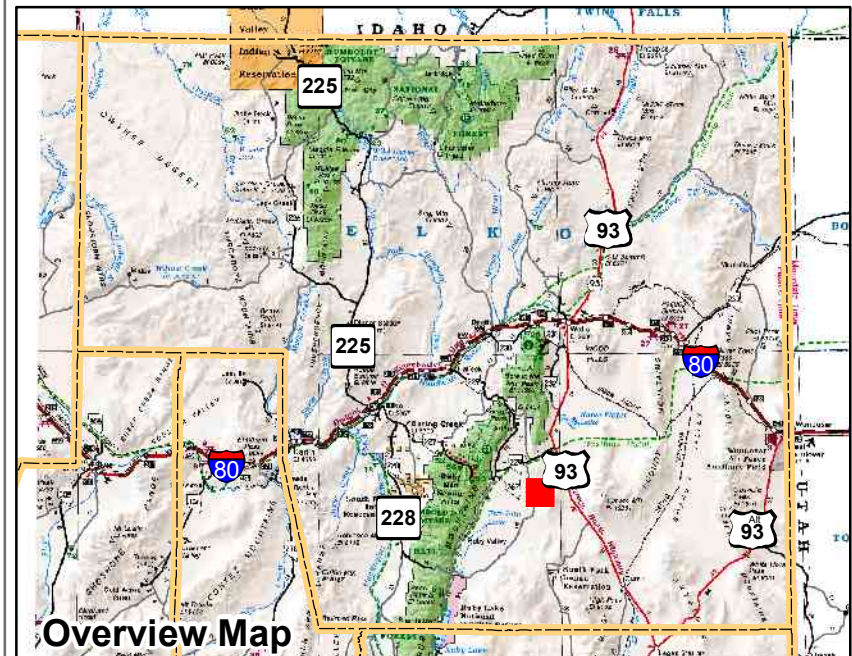

**008-060**  
**Township 31N Range 61E**  
**of the Mount Diablo Meridian, Nevada**

- Legend**
- Subject Parcel
  - Parcel
  - Public Land
  - Lot
  - Section
  - Township/Range
  - County Line

This map does NOT represent a survey. It is compiled from official records, including surveys and deeds. Recorded documents should be used for detailed legal information. Unless approved by Elko County Assessor, other uses are forbidden.