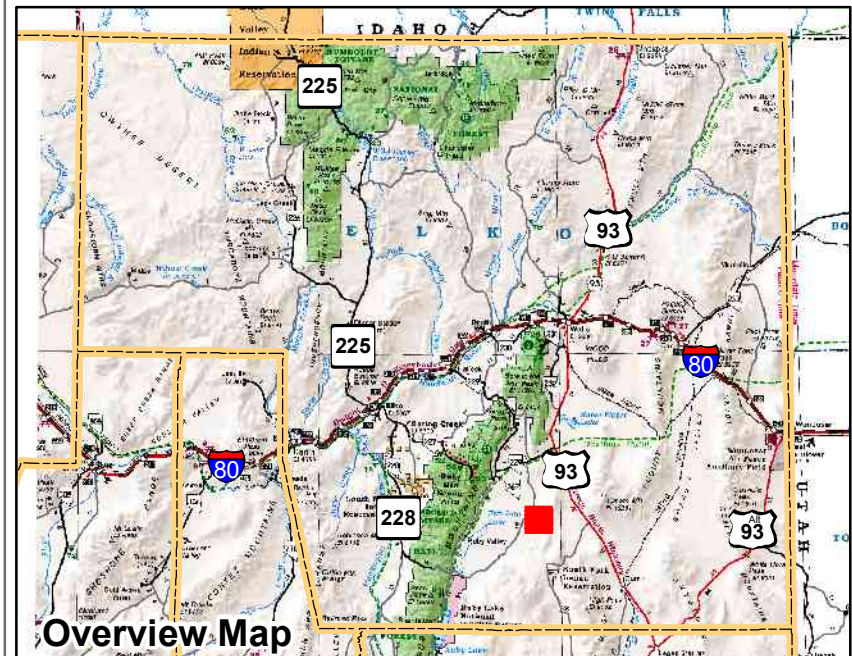

**008-050**  
**Township 30N Range 61E**  
**of the Mount Diablo Meridian, Nevada**

**Legend**

- ROADS
- Subject Parcel
- Parcel
- Public Land
- Lot
- Section
- Township/Range
- County Line

This map does NOT represent a survey. It is compiled from official records, including surveys and deeds. Recorded documents should be used for detailed legal information. Unless approved by Elko County Assessor, other uses are forbidden.