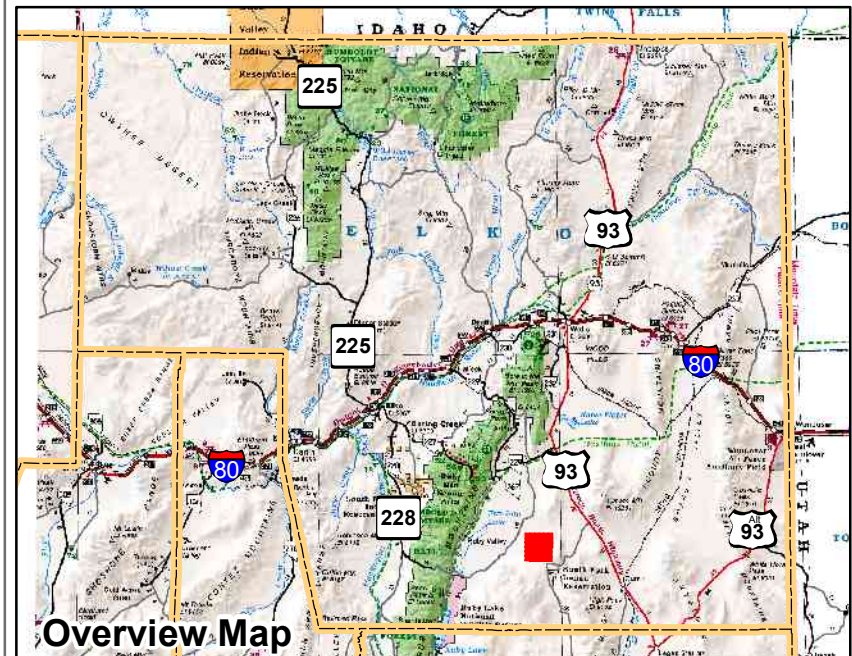

008-040
Township 29N Range 61E
of the Mount Diablo Meridian, Nevada

- Legend**
- Subject Parcel
 - Parcel
 - Public Land
 - Lot
 - Section
 - Township/Range
 - County Line

This map does NOT represent a survey. It is compiled from official records, including surveys and deeds. Recorded documents should be used for detailed legal information. Unless approved by Elko County Assessor, other uses are forbidden.