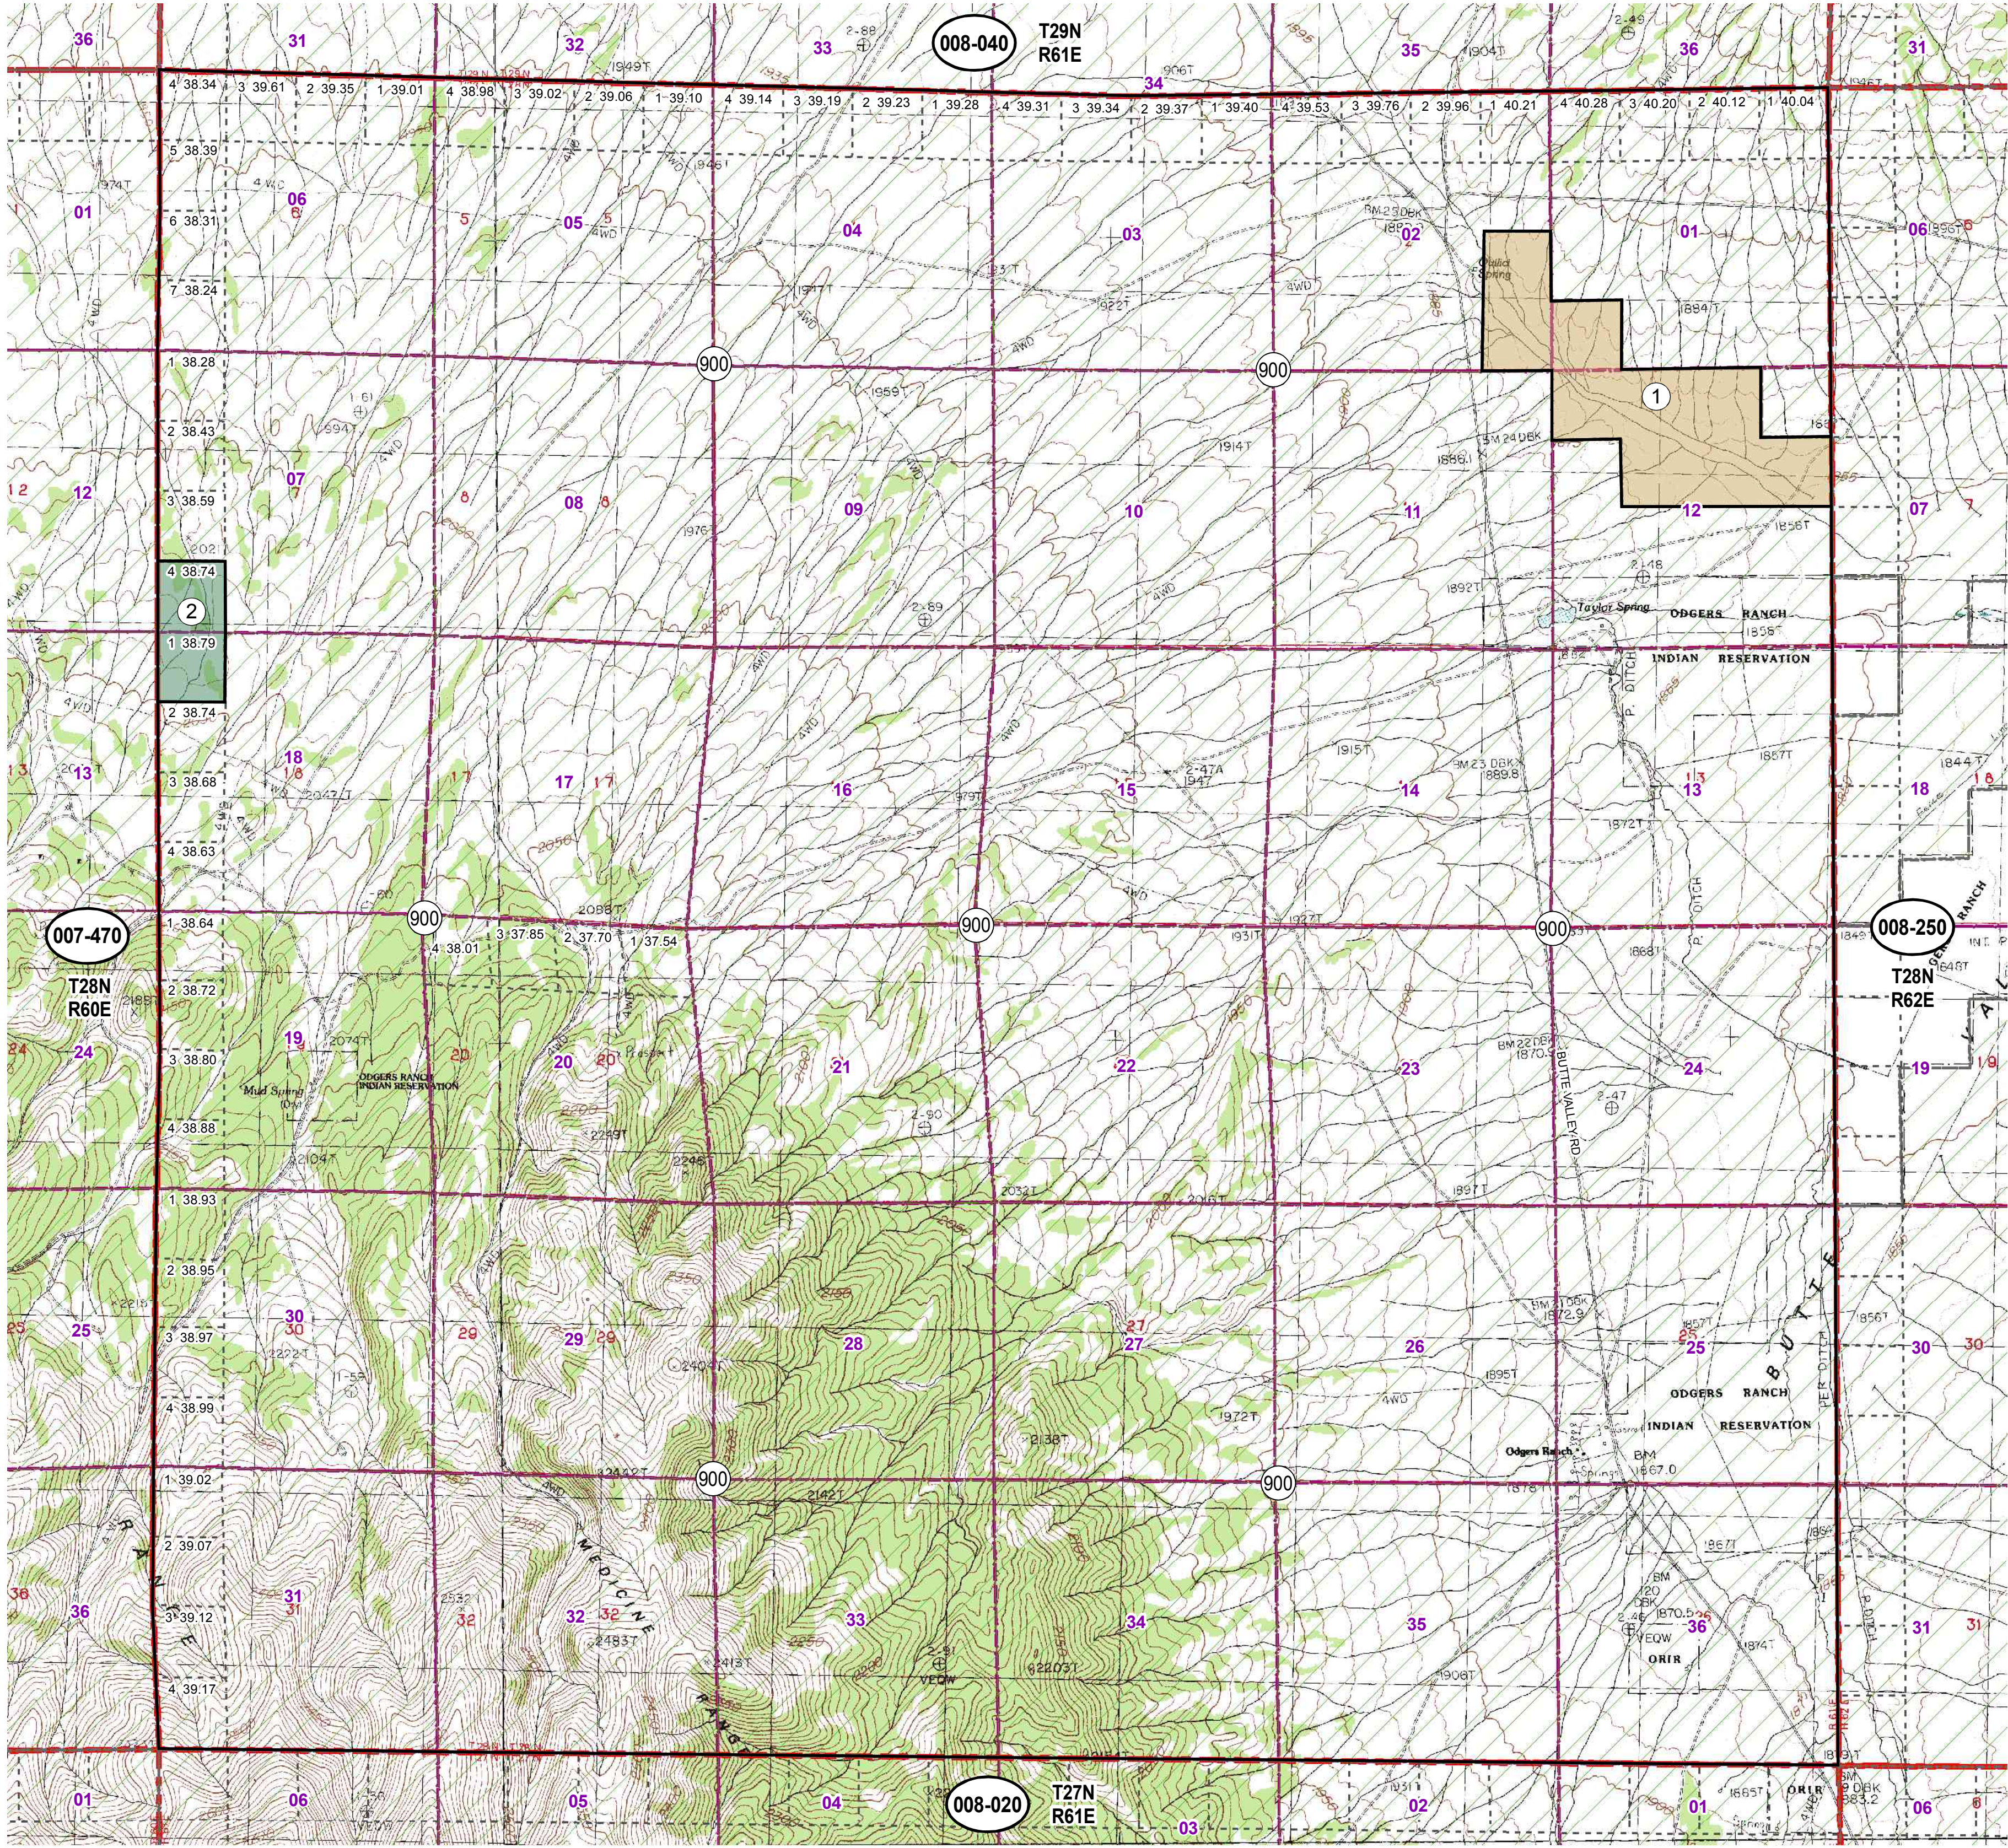

008-030
Township 28N Range 61E
of the Mount Diablo Meridian, Nevada

- Legend**
- Subject Parcel
 - Parcel
 - Public Land
 - Lot
 - Section
 - Township/Range
 - County Line

This map does NOT represent a survey. It is compiled from official records, including surveys and deeds. Recorded documents should be used for detailed legal information. Unless approved by Elko County Assessor, other uses are forbidden.

Reference Documents:

FOR ASSESSMENT USE ONLY

Background DRG was downloaded from the W. M. Keck Earth Sciences & Mining Research Information Center.
 Product of GIS
 Last Updated 07/20/2011 JLS