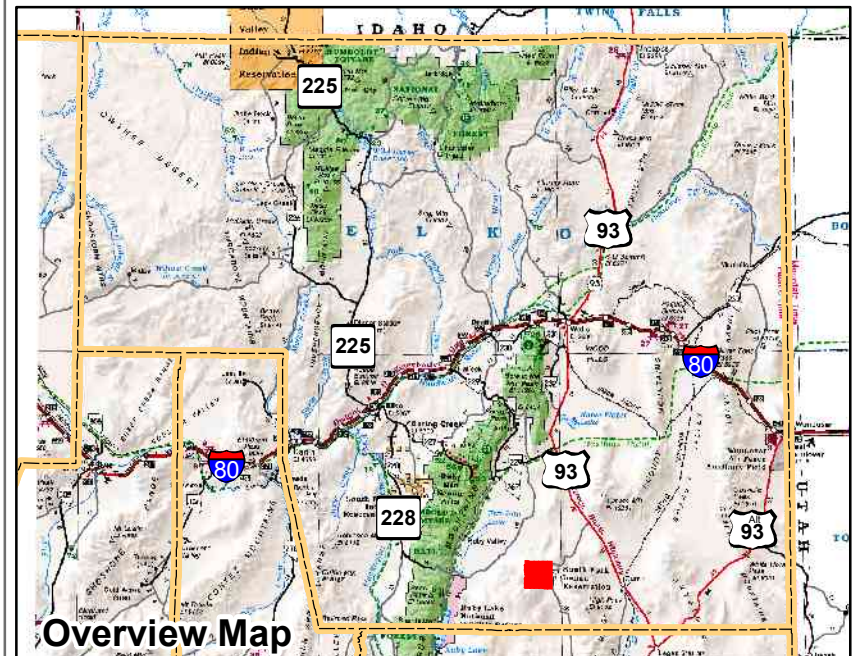

008-030
Township 28N Range 61E
of the Mount Diablo Meridian, Nevada

- Legend**
- Subject Parcel
 - Parcel
 - Public Land
 - Lot
 - Section
 - Township/Range
 - County Line

This map does NOT represent a survey. It is compiled from official records, including surveys and deeds. Recorded documents should be used for detailed legal information. Unless approved by Elko County Assessor, other uses are forbidden.