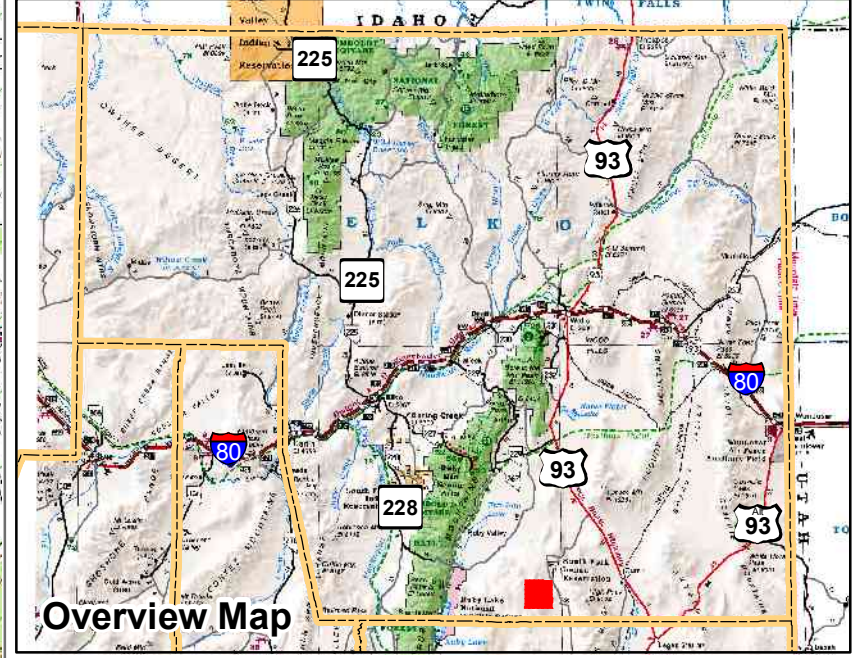

008-020

**Township 27N Range 61E  
of the Mount Diablo Meridian, Nevada**

**Legend**

- Subject Parcel
- Parcel
- Public Land
- Lot
- Township/Range
- Section
- County Line

This map does NOT represent a survey. It is compiled from official records, including surveys and deeds. Recorded documents should be used for detailed legal information. Unless approved by Elko County Assessor, other uses are forbidden.