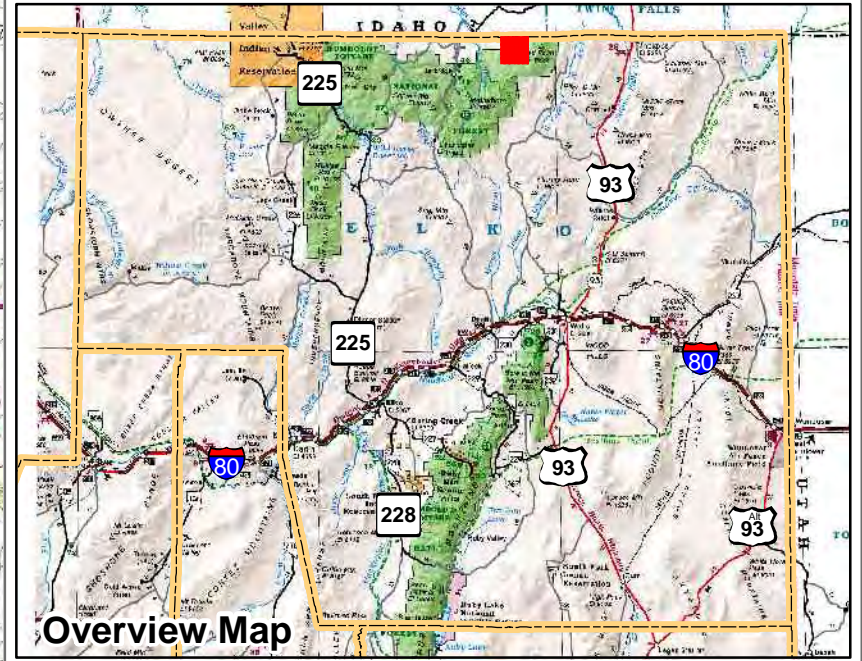

007-660
Township 47N Range 60E
of the Mount Diablo Meridian, Nevada

Legend

- Subject Parcel
- Parcel
- Public Land
- Lot
- Section
- Township/Range
- County Line

This map does NOT represent a survey. It is compiled from official records, including surveys and deeds. Recorded documents should be used for detailed legal information. Unless approved by Elko County Assessor, other uses are forbidden.