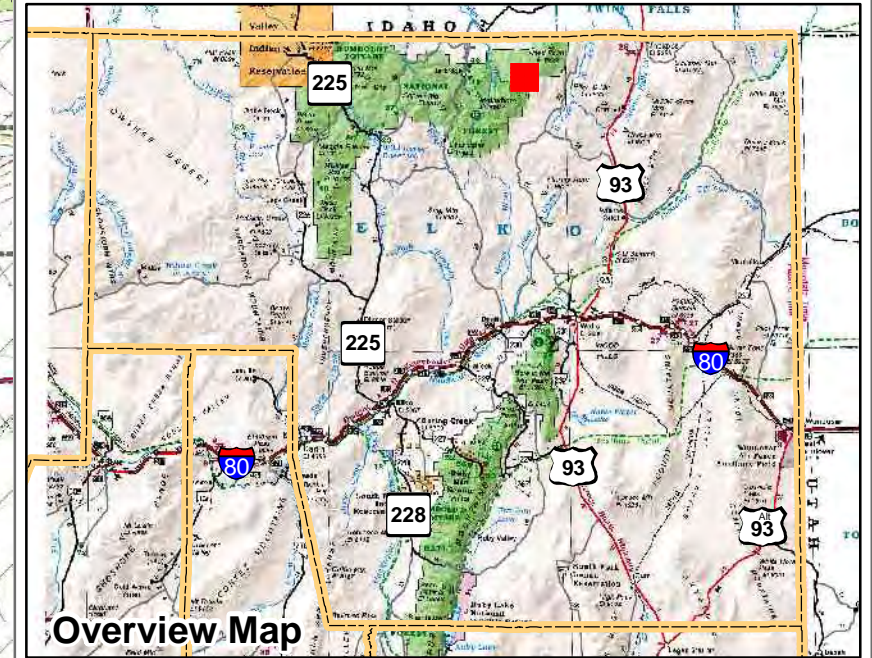

**007-650**  
**Township 46N Range 60E**  
**of the Mount Diablo Meridian, Nevada**

**Legend**

- Subject Parcel
- Parcel
- Public Land
- Lot
- Section
- Township/Range
- County Line

This map does NOT represent a survey. It is compiled from official records, including surveys and deeds. Recorded documents should be used for detailed legal information. Unless approved by Elko County Assessor, other uses are forbidden.