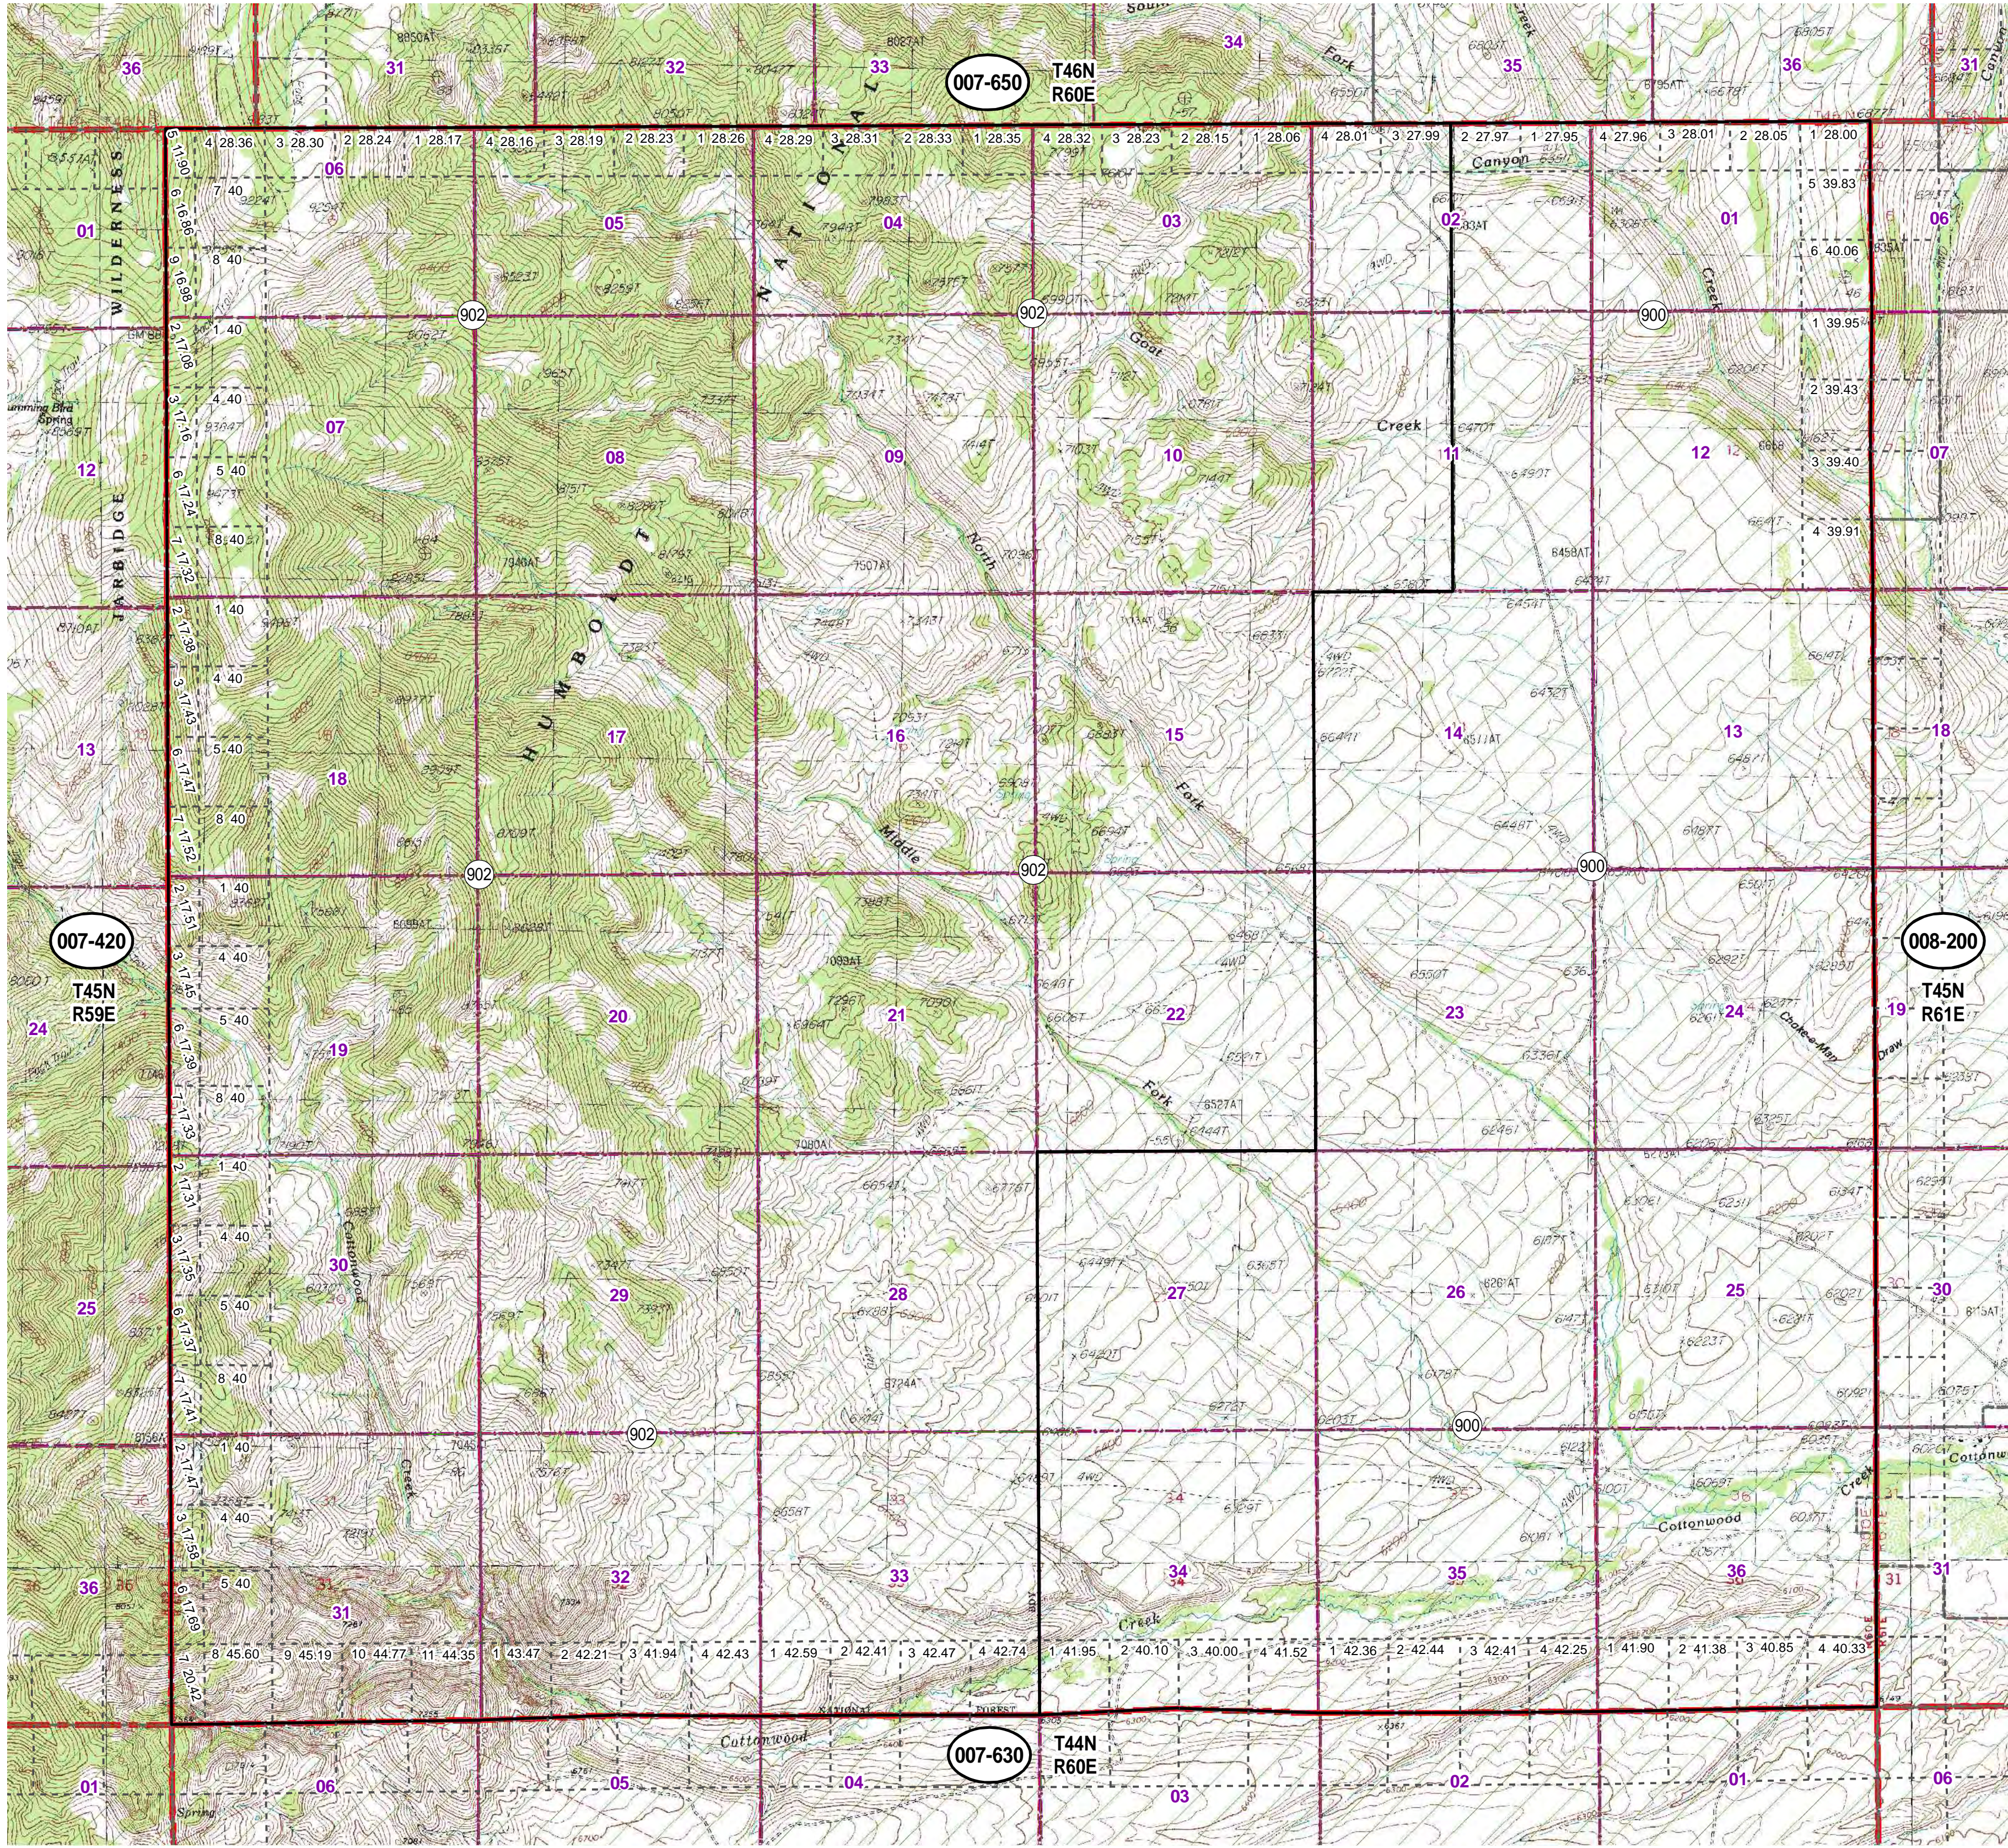

**007-640**  
**Township 45N Range 60E**  
**of the Mount Diablo Meridian, Nevada**

- Legend**
- ROADS
  - Subject Parcel
  - Parcel
  - Public Land
  - Lot
  - Section
  - Township/Range
  - County Line

This map does NOT represent a survey. It is compiled from official records, including surveys and deeds. Recorded documents should be used for detailed legal information. Unless approved by Elko County Assessor, other uses are forbidden.