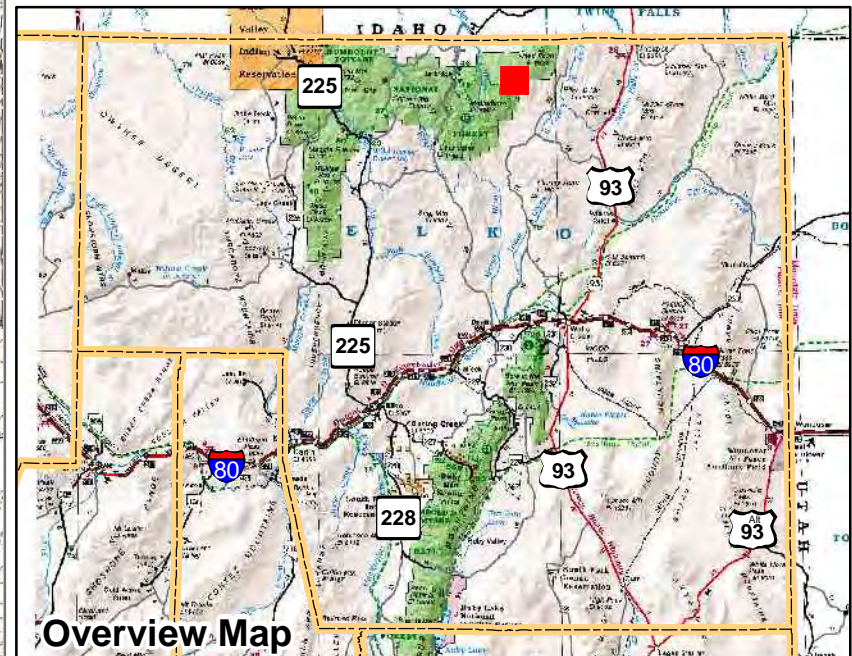

**007-640**  
**Township 45N Range 60E**  
**of the Mount Diablo Meridian, Nevada**

- Legend**
- ROADS
  - Subject Parcel
  - Parcel
  - Public Land
  - Lot
  - Section
  - Township/Range
  - County Line

This map does NOT represent a survey. It is compiled from official records, including surveys and deeds. Recorded documents should be used for detailed legal information. Unless approved by Elko County Assessor, other uses are forbidden.