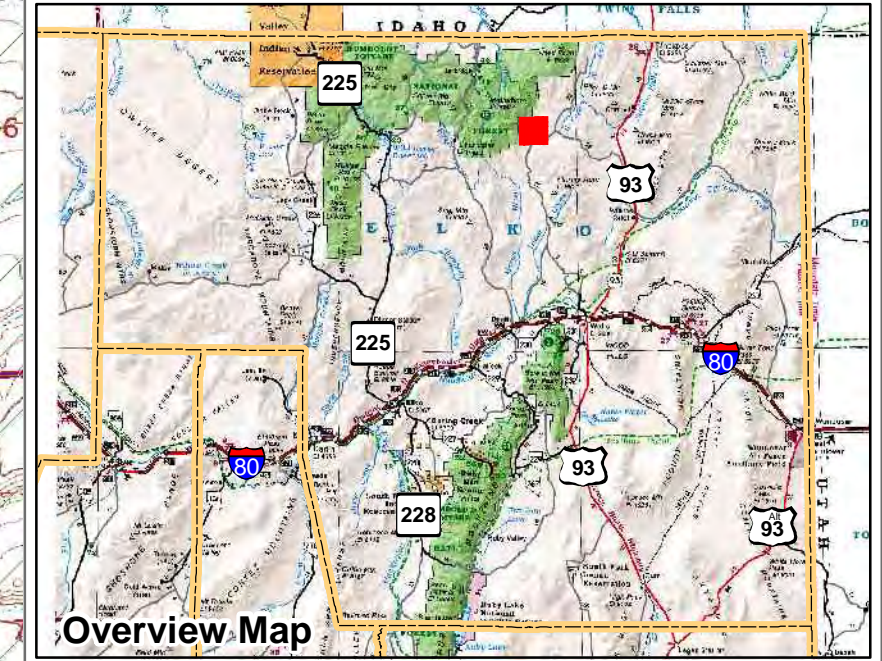

007-630
Township 44N Range 60E
of the Mount Diablo Meridian, Nevada

Legend

- ROADS
- Subject Parcel
- Parcel
- Public Land
- Lot
- Section
- Township/Range
- County Line

This map does NOT represent a survey. It is compiled from official records, including surveys and deeds. Recorded documents should be used for detailed legal information. Unless approved by Elko County Assessor, other uses are forbidden.