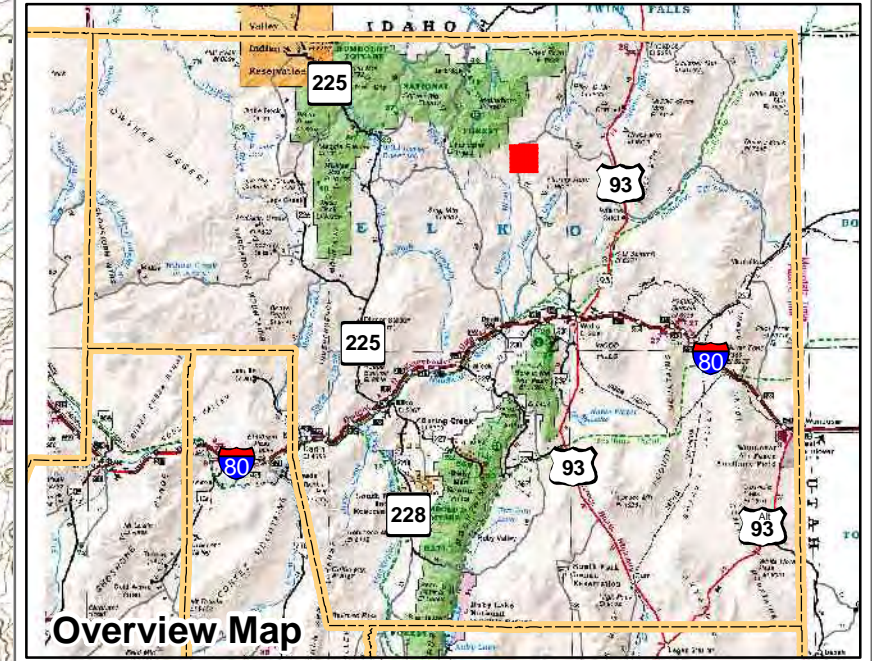

007-620
Township 43N Range 60E
of the Mount Diablo Meridian, Nevada

Legend

- Subject Parcel
- Parcel
- Public Land
- Lot
- Section
- Township/Range
- County Line

This map does NOT represent a survey. It is compiled from official records, including surveys and deeds. Recorded documents should be used for detailed legal information. Unless approved by Elko County Assessor, other uses are forbidden.