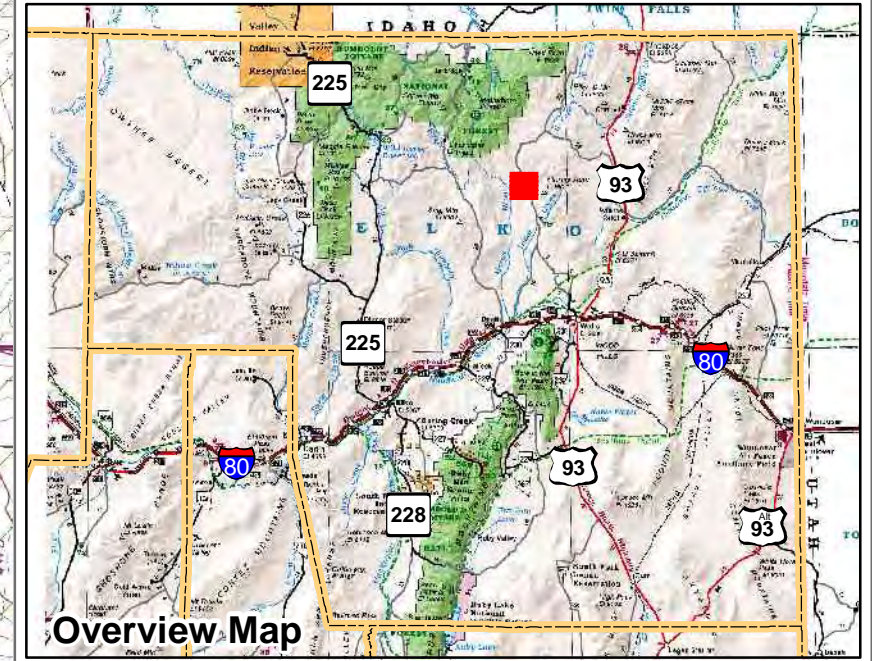

007-610
Township 42N Range 60E
of the Mount Diablo Meridian, Nevada

Legend

- ROADS
- Subject Parcel
- Parcel
- Public Land
- Lot
- Section
- Township/Range
- County Line

This map does NOT represent a survey. It is compiled from official records, including surveys and deeds. Recorded documents should be used for detailed legal information. Unless approved by Elko County Assessor, other uses are forbidden.