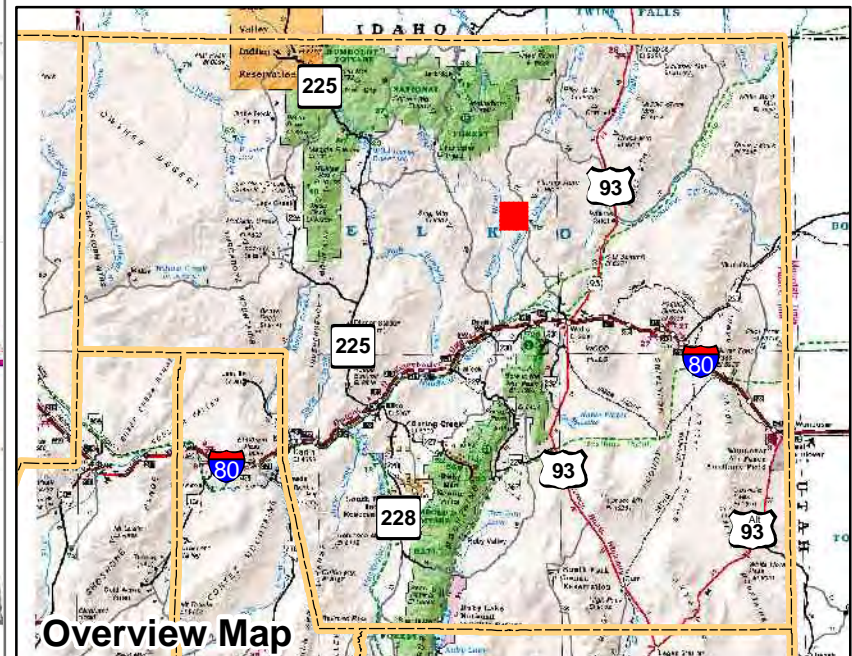

**007-600**  
**Township 41N Range 60E**  
**of the Mount Diablo Meridian, Nevada**

- Legend**
- ROADS**
- ROADS
  - Lot
  - Subject Parcel
  - Parcel
  - Section
  - Public Land
  - Township/Range
  - County Line

This map does NOT represent a survey. It is compiled from official records, including surveys and deeds. Recorded documents should be used for detailed legal information. Unless approved by Elko County Assessor, other uses are forbidden.