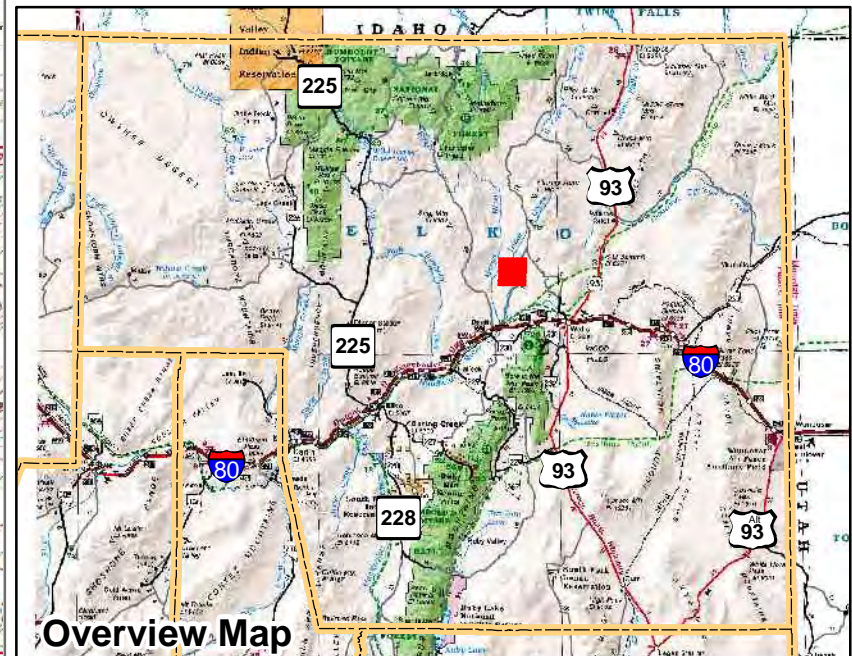

007-580
Township 39N Range 60E
of the Mount Diablo Meridian, Nevada

- Legend**
- Subject Parcel
 - Parcel
 - Public Land
 - Lot
 - Section
 - Township/Range
 - County Line

This map does NOT represent a survey. It is compiled from official records, including surveys and deeds. Recorded documents should be used for detailed legal information. Unless approved by Elko County Assessor, other uses are forbidden.