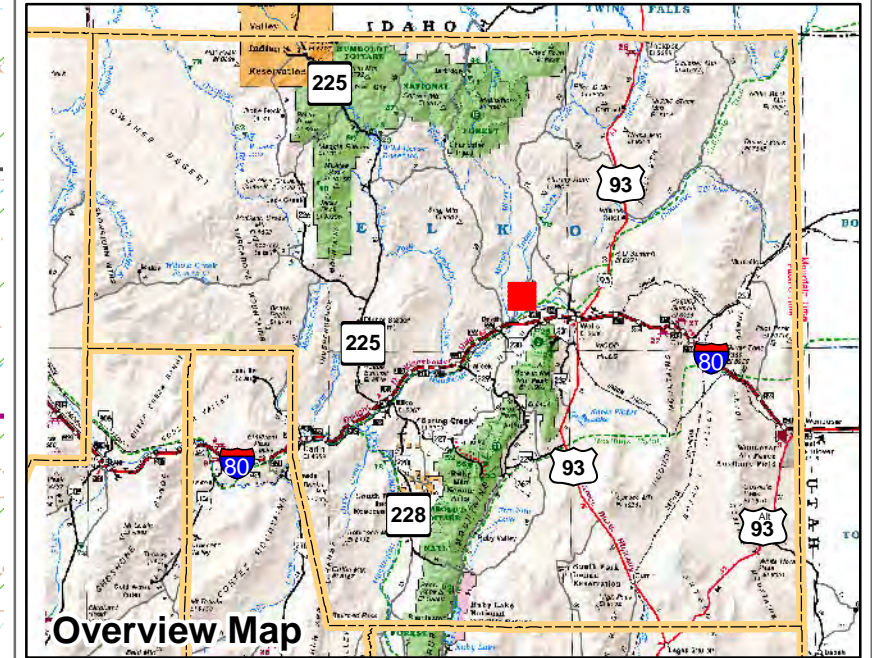

007-570
Township 38N Range 60E
of the Mount Diablo Meridian, Nevada

Legend

- Subject Parcel
- Parcel
- Lot
- Township/Range
- Section
- Public Land
- County Line

This map does NOT represent a survey. It is compiled from official records, including surveys and deeds. Recorded documents should be used for detailed legal information. Unless approved by Elko County Assessor, other uses are forbidden.